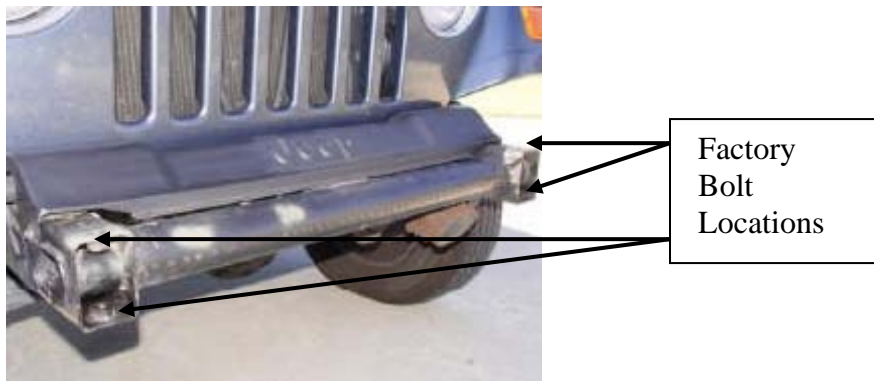

Installation Instructions

XRC Front Bumper (76800)

1997-2006 Jeep Wrangler

NOTE: Carefully read entire instructions thoroughly before attempting to assemble and/or install this product.

Parts Included	Qty
Front Bumper	1
1/2 x 1 1/2" Bolt	6
Flat Washer	6

Tools Needed
#55 Torx Bit
Ratchet
3/4 Wrench

Step 1: Remove the factory front bumper from vehicle by removing the two top and the two bottom bolts. (Figure A) Save these bolts for use later.

(Figure A)

Step 2: Position the new bumper on the front of the vehicle. Line up the holes on the frame with the slotted holes on the bumper brackets. Attach the bumper to the frame using the supplied bolts. (Fig B,C)