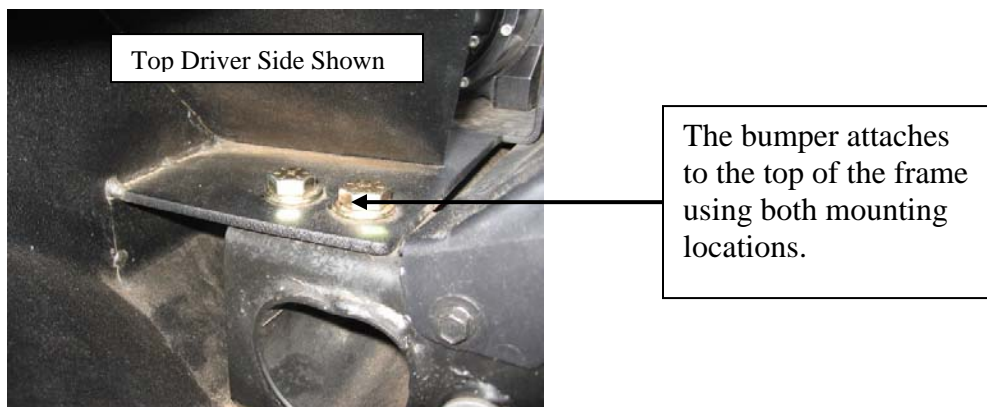

Installation Instructions

XRC Front Bumper (76800)

1997-2006 Jeep Wrangler

NOTE: Carefully read entire instructions thoroughly before attempting to assemble and/or install this product.

Parts Included	Qty
Front Bumper	1
1/2 x 1 1/2" Bolt	6
Flat Washer	6

Tools Needed
#55 Torx Bit
Ratchet
3/4 Wrench

Step 1: Remove the factory front bumper from vehicle by removing the two top and the two bottom bolts. (Figure A) Save these bolts for use later.

(Figure A)

Step 2: Position the new bumper on the front of the vehicle. Line up the holes on the frame with the slotted holes on the bumper brackets. Attach the bumper to the frame using the supplied bolts. (Fig B,C)