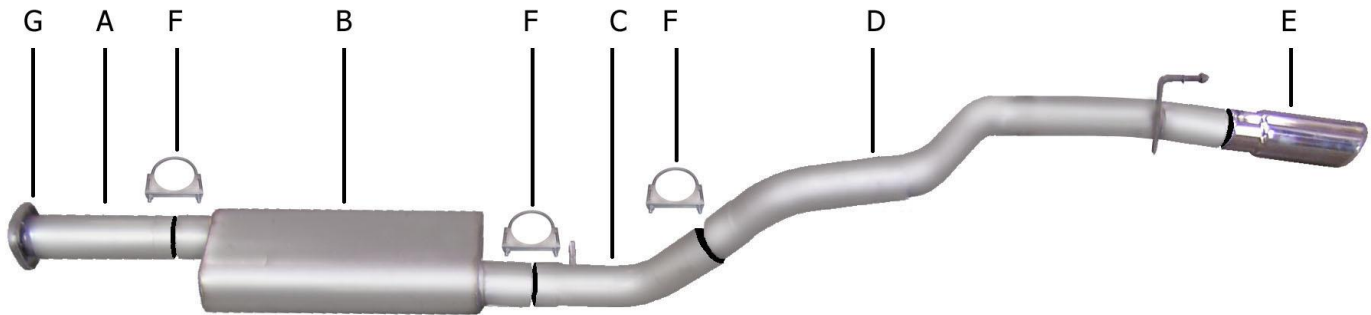

**INSTALLATION INSTRUCTIONS**  
**CAT BACK STAINLESS SINGLE REAR EXHAUST**  
**JEEP GRAND CHEROKEE**  
**3.7L-4.7L, 4DR, 2/4WD**  
**PART #617404**

ITEM	PART #	QUANTITY	DESCRIPTION
A	1001-700773S	1	3" STAINLESS HEADPIPE W/GP-105 FLANGE
B	11210S	1	STAINLESS SUPERFLOW MUFFLER
C	1002-700774S	1	3" STAINLESS EXTENSION PIPE W/WELDED HANGER
D	1083-700855S	1	3" STAINLESS OVERAXLE PIPE W/WELDED HANGER
E	500379	1	4" STAINLESS TIP
F	OHD300	3	3" CLAMP
G	BO-1018	1	BOLT KIT FOR HEADPIPE