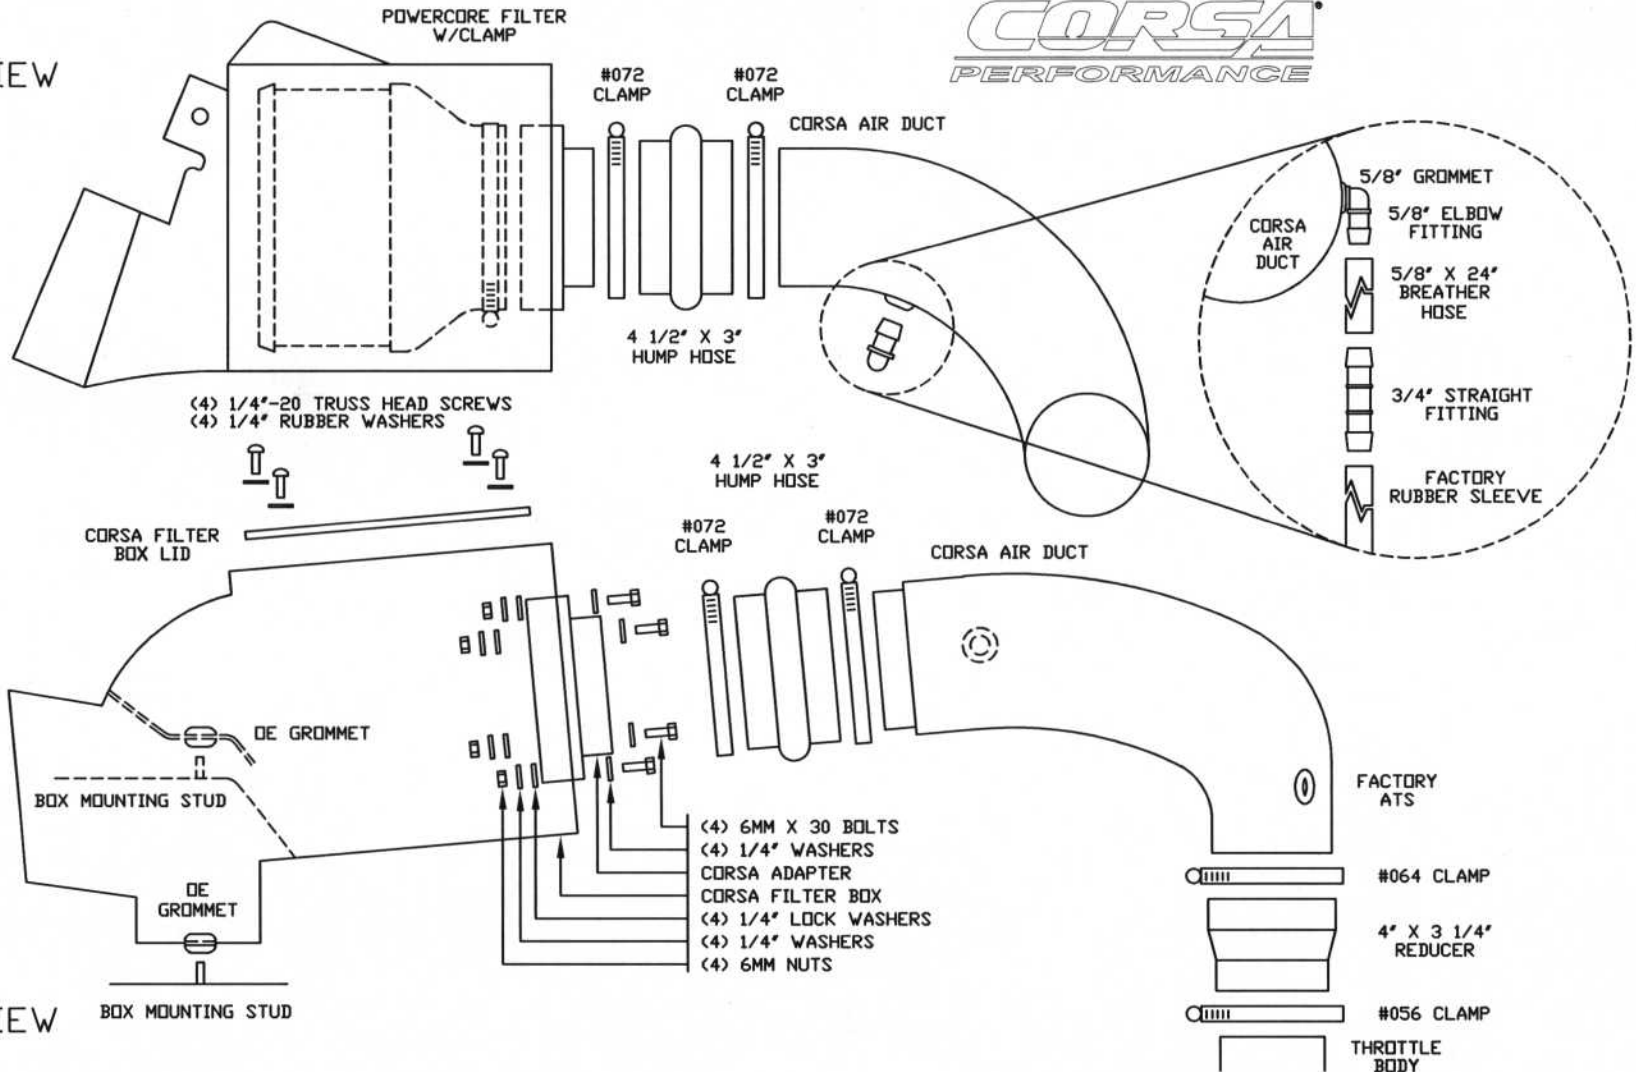

CORSA PERFORMANCE  
 PART NO.: 44405  
 INSTALLATION INSTRUCTIONS  
 TECH SUPPORT: (800) 486-0999  
 WWW.CORSAPERFORMANCE.COM

44405 PARTS LIST

1	CORSA FILTER BOX	2	#072 CLAMPS	4	1/4"-20 TRUSS HEAD SCREWS
1	CORSA FILTER BOX LID	1	4" X 3 1/4" REDUCER	4	1/4" RUBBER WASHERS
1	CORSA AIR DUCT	1	4 1/2" X 3" HUMP HOSE	1	5/8" RUBBER GROMMET
1	CORSA ADAPTER	4	6MM X 30 BOLTS	1	5/8" X 24" BREATHER HOSE
1	POWERCORE FILTER W/CLAMP	8	1/4" WASHERS	1	5/8" ELBOW FITTING
1	#056 CLAMP	4	1/4" LOCK WASHERS	1	3/4" STRAIGHT FITTING
1	#064 CLAMP	4	6MM NUTS		

TOP VIEW

SIDE VIEW