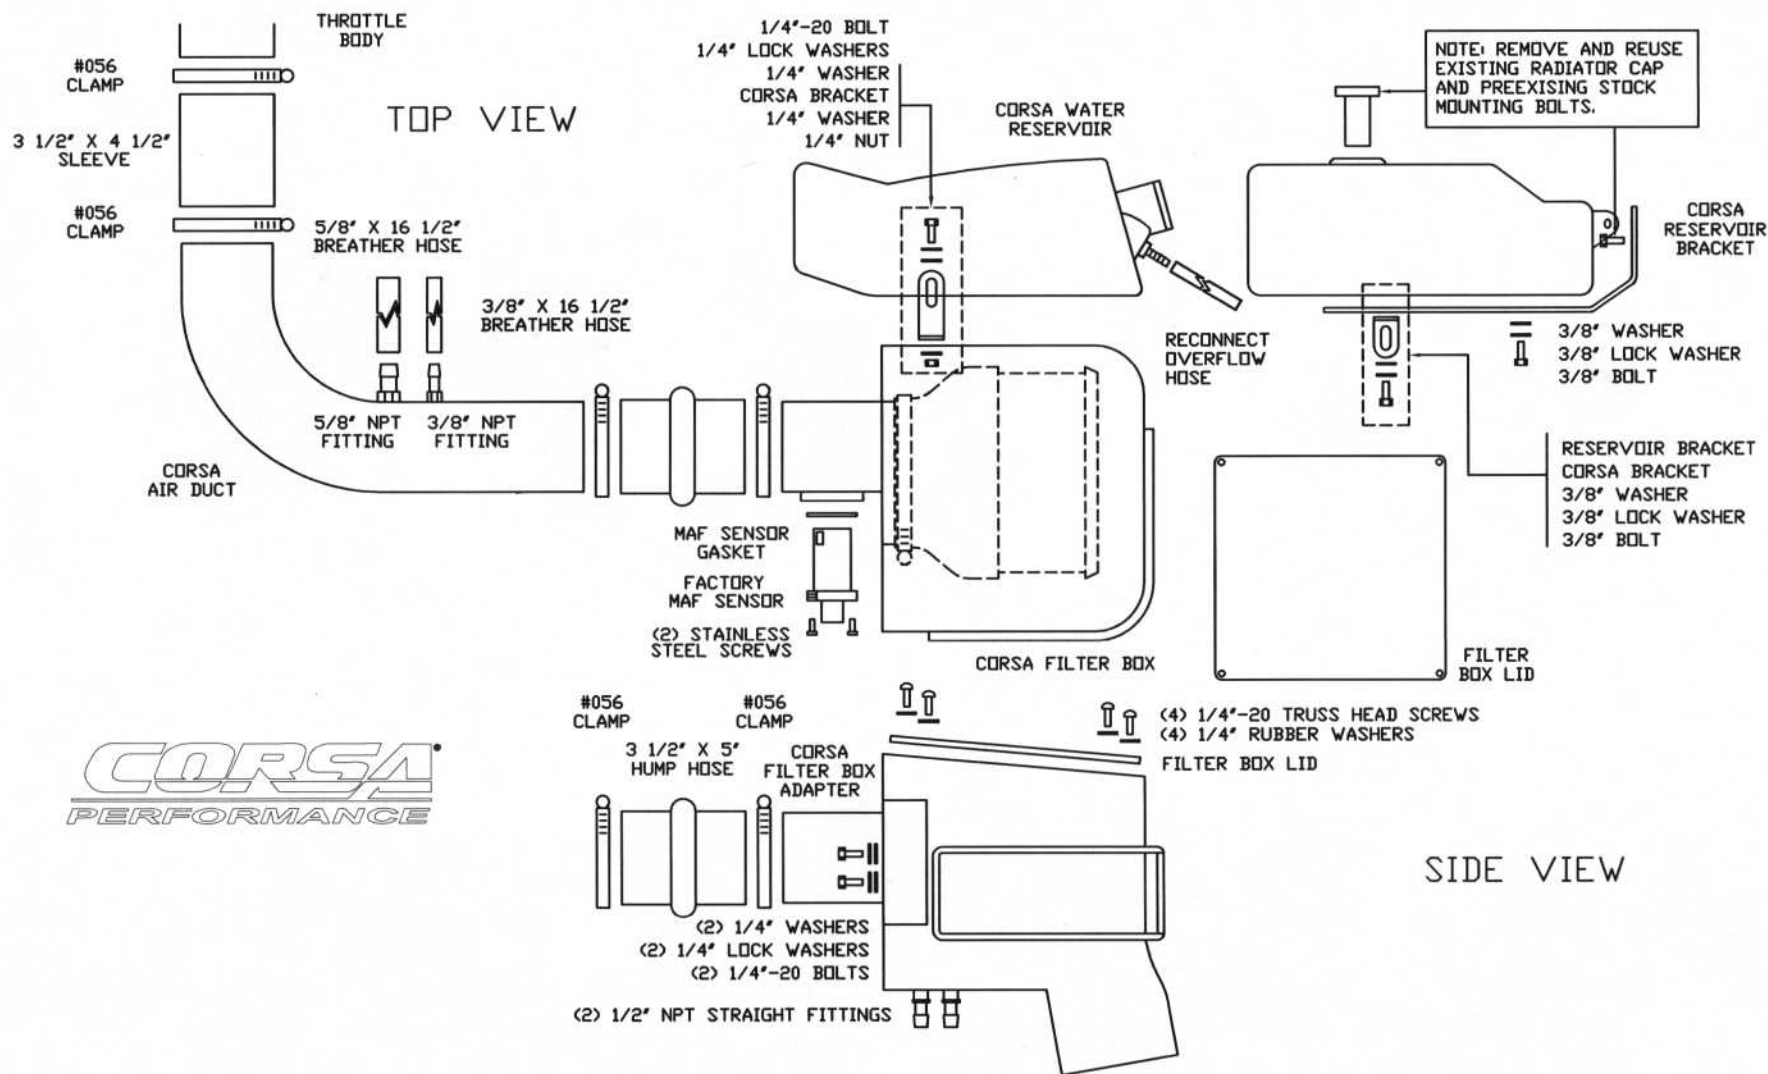

CORSA PERFORMANCE
 PART NO.: 44387
 INSTALLATION INSTRUCTIONS
 TECH SUPPORT: (800) 486-0999
 WWW.CORSAPERFORMANCE.COM

1	CORSA FILTER BOX	2	3/8" BOLTS	4	1/4"-20 TRUSS HEAD SCREWS
1	CORSA FILTER BOX LID	4	1/4" WASHERS	4	1/4" RUBBER WASHERS
1	CORSA AIR DUCT	2	3/8" WASHERS	2	STAINLESS STEEL SCREWS
1	CORSA FILTER BOX ADAPTER	3	1/4" LOCK WASHERS	1	MAF SENSOR GASKET
1	POWERCORE FILTER W/CLAMP	2	3/8" LOCK WASHERS	1	CORSA BRACKET
4	#056 CLAMPS	1	1/4" NUT	1	CORSA WATER RESERVOIR
1	3 1/2" X 4 1/2" SLEEVE	2	1/2" NPT STRAIGHT FITTINGS	1	CORSA RESERVOIR BRACKET
1	3 1/2" X 5" HUMP HOSE	1	5/8" NPT STRAIGHT FITTING	1	5/8" X 16 1/2" BREATHER HOSE
3	1/4"-20 BOLTS	1	3/8" NPT STRAIGHT FITTING	1	3/8" X 16 1/2" BREATHER HOSE

CORSA
 PERFORMANCE