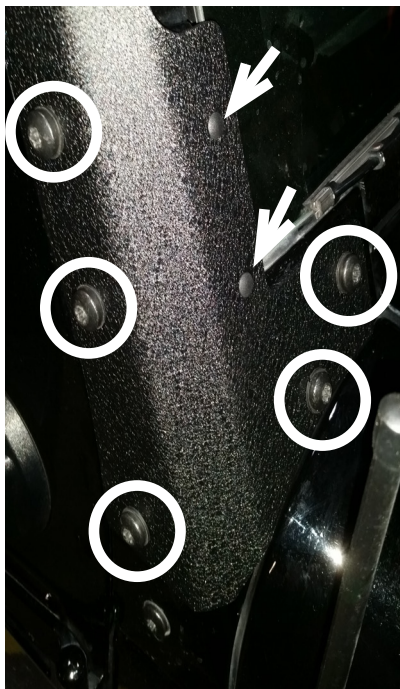

Perform installation of light brackets on one side of the vehicle at a time

2. Remove the 5 factory bolts from the windshield post as shown. (Fig. 1)
3. Place the adhesive backed gaskets (1 per side) onto the inside of the light brackets. (Fig. 2)

(If using the additional 94601 lower light combination brackets, please refer to the 94601 installation instructions at this time. If not then proceed to step 4)
4. Place the windshield light bracket up to the corresponding windshield post and attach using the factory hardware previously removed in step 2 (Fig. 3 circled) Leave hardware slightly loose at this time.
5. If not using the additional 94601 lower light combination brackets, install the black nylon plugs (2 per side) into the mounting holes as shown. (Fig. 3 arrows)
6. Repeat steps 2-5 on the opposite side of the vehicle.
7. You may now install your lights as recommended by the lighting manufacturer at this time.
8. Tighten all bracket hardware at this time.
9. After all installations are completed, re-check all hardware for tightness and final component location.

Note: Re-check all hardware for proper tightness upon completion and periodically inspect hardware and parts for signs of wear throughout the life of the product.

Windshield Light Bracket Kit

(Engineered for use with 50" light bars)
 Installation Instructions

94600

Jeep Wrangler JK / Wrangler JK Unlimited
 2007 - 2018

Fig. 1

Fig. 2

Fig. 3

Fig. 4