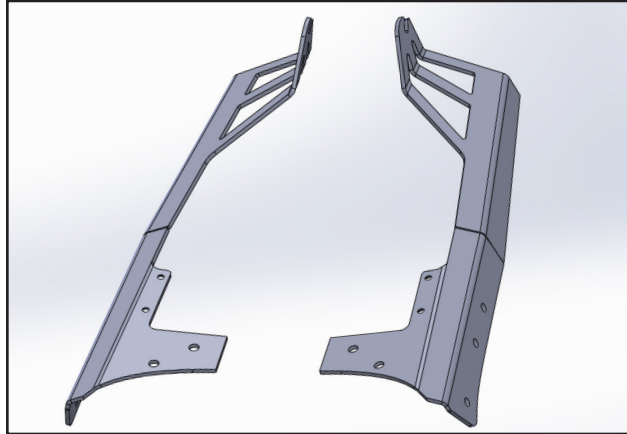

420 N. Grove, Richardson, TX 75081
Tele: (800) 527 - 4345 Fax: (800) 442 - 5263
Web site: www.goindustries.com
E-mail: gosupport@goindustries.com

Windshield Light Bracket Kit

(Engineered for use with 50" light bars)
Installation Instructions

94600

Jeep Wrangler JK / Wrangler JK Unlimited
2007 - 2018

94600 Components

- 1) Light Mounting Bracket (Driver)
- 1) Light Mounting Bracket (Passenger)
- 2) Adhesive Backed Gaskets
- 4) Nylon Plugs (Black)

Perform installation of light brackets on one side of the vehicle at a time

2. Remove the 5 factory bolts from the windshield post as shown. (Fig. 1)
3. Place the adhesive backed gaskets (1 per side) onto the inside of the light brackets. (Fig. 2)