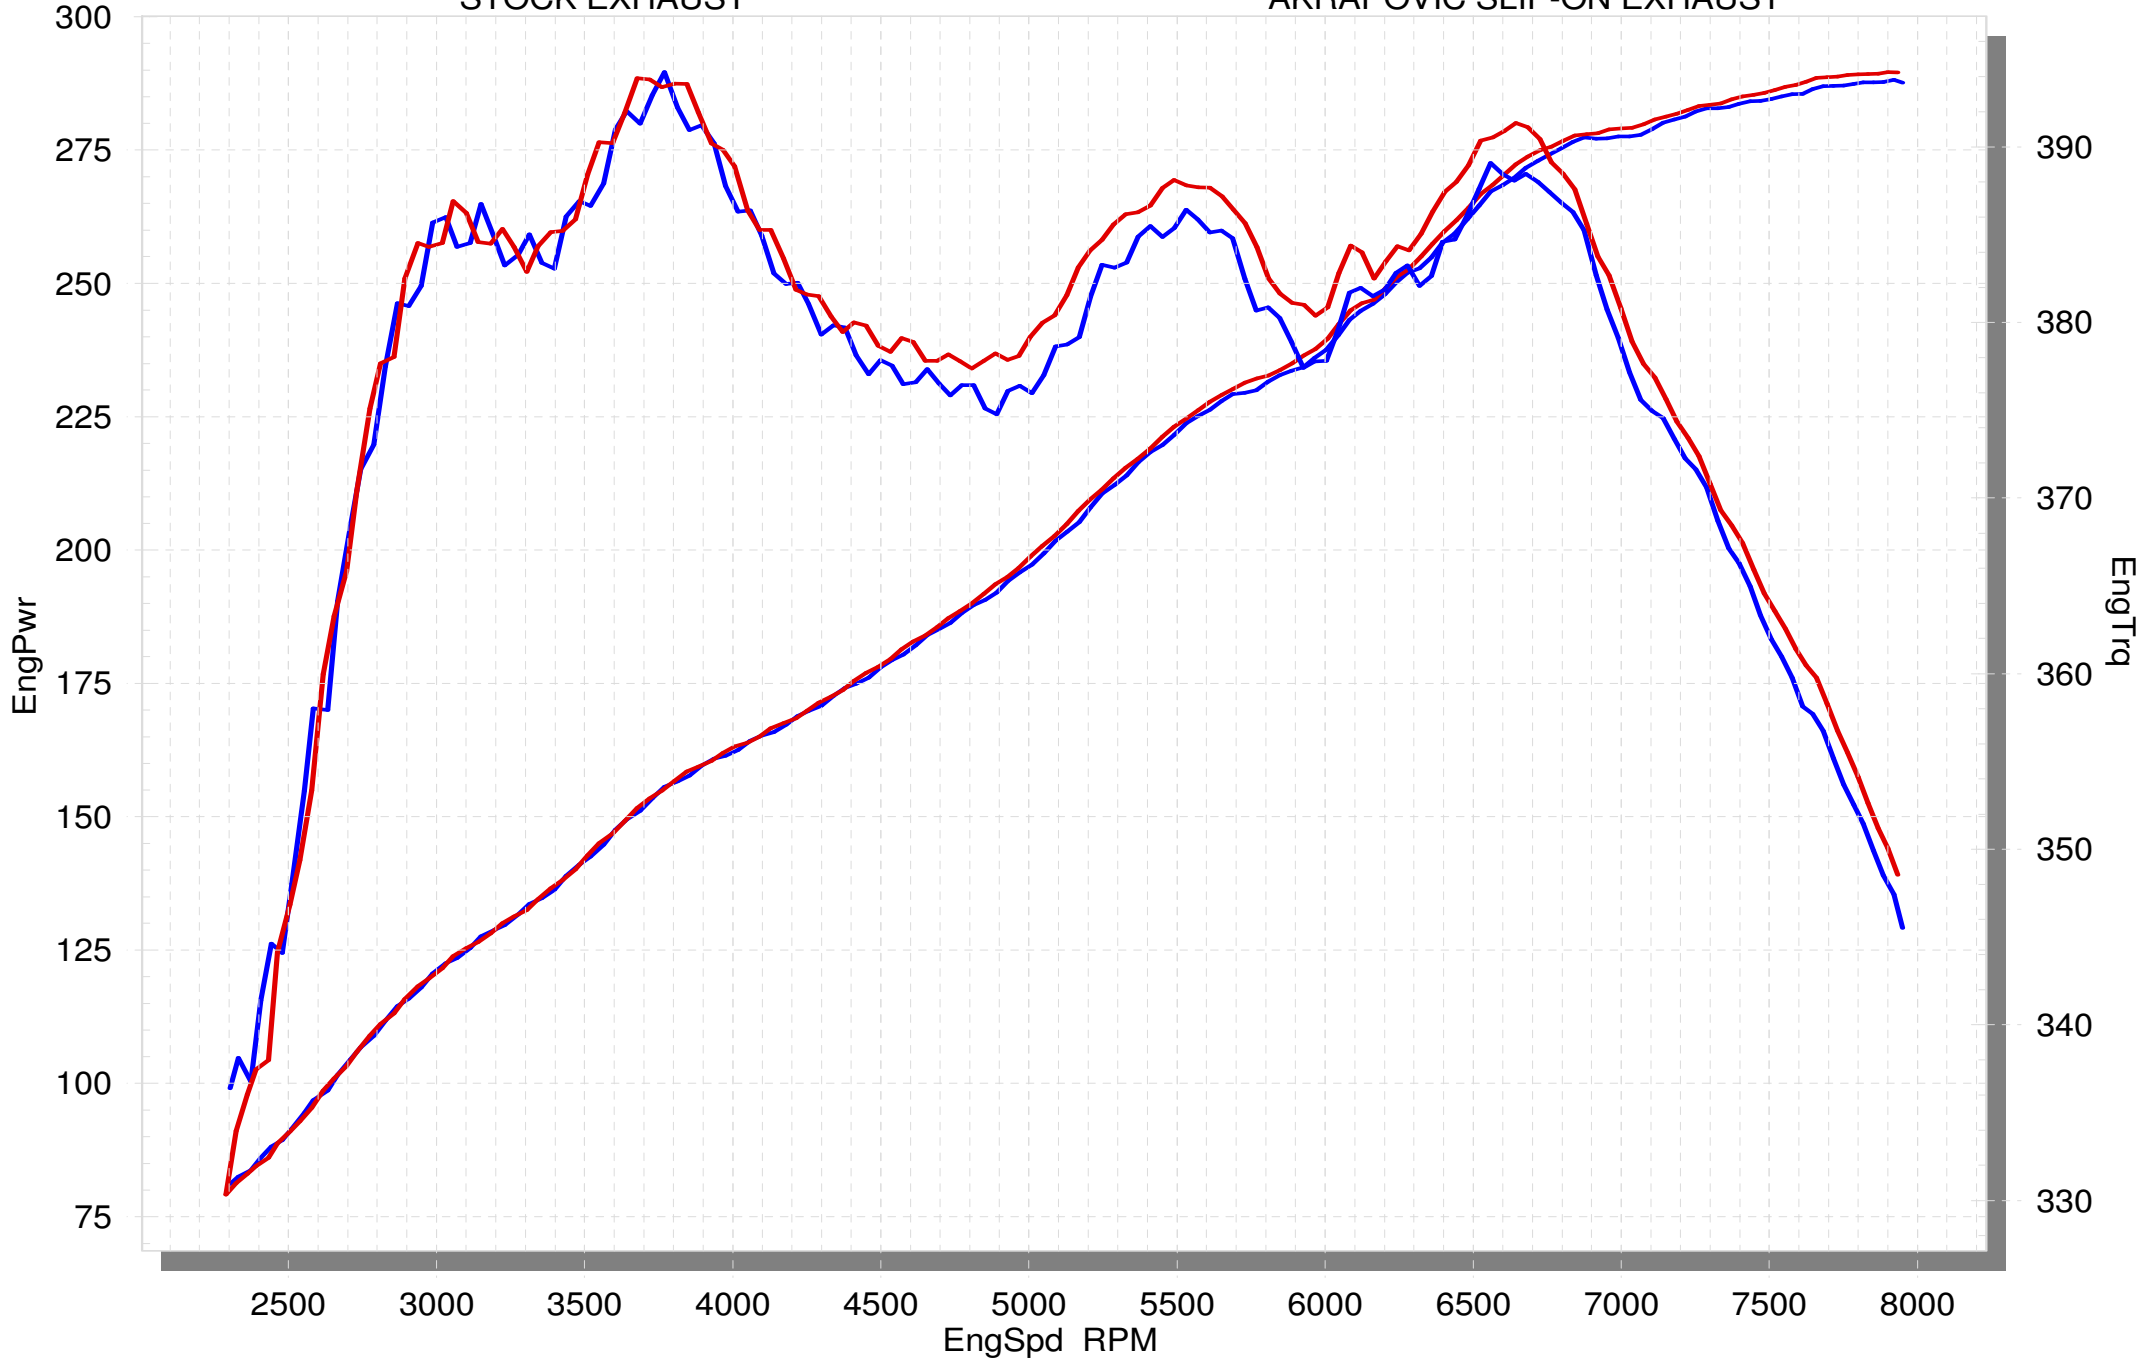

BMW M3 (E90, E92, E93)

STOCK EXHAUST

AKRAPOVIC SLIP-ON EXHAUST

SuperFlow WinDyn™ V2.7

Discover other performance exhaust systems on our website.