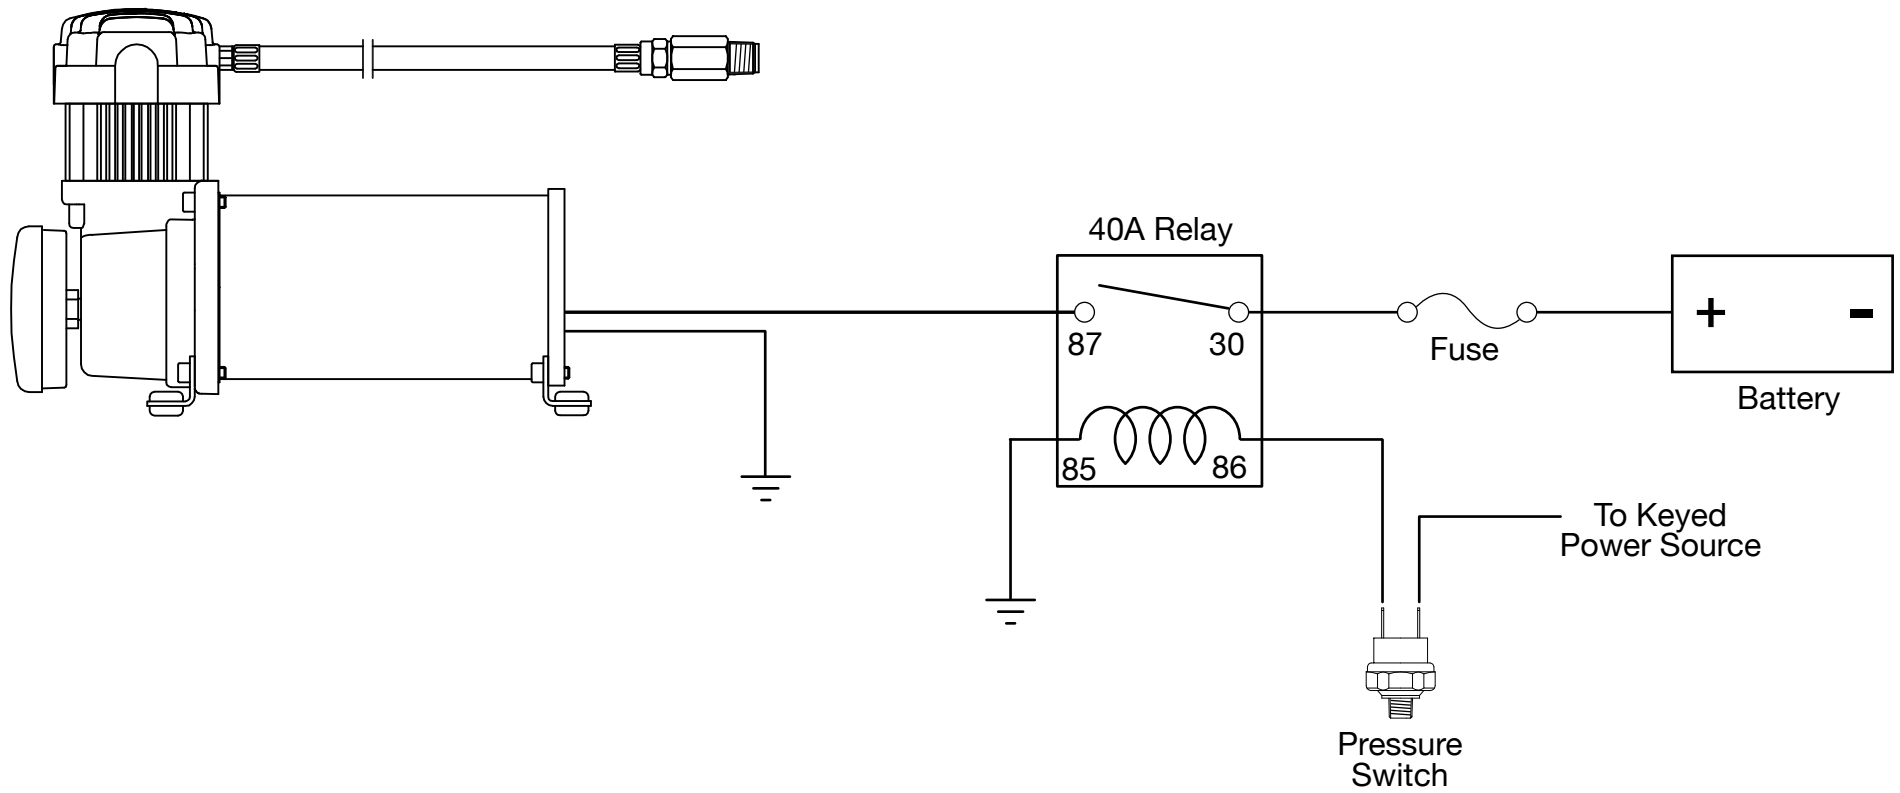

Your Vital Air Source

SINGLE "C" MODEL COMPRESSOR WIRING DIAGRAM

15 Edelman
Irvine, CA 92618
949-585-0011
www.viaircorp.com