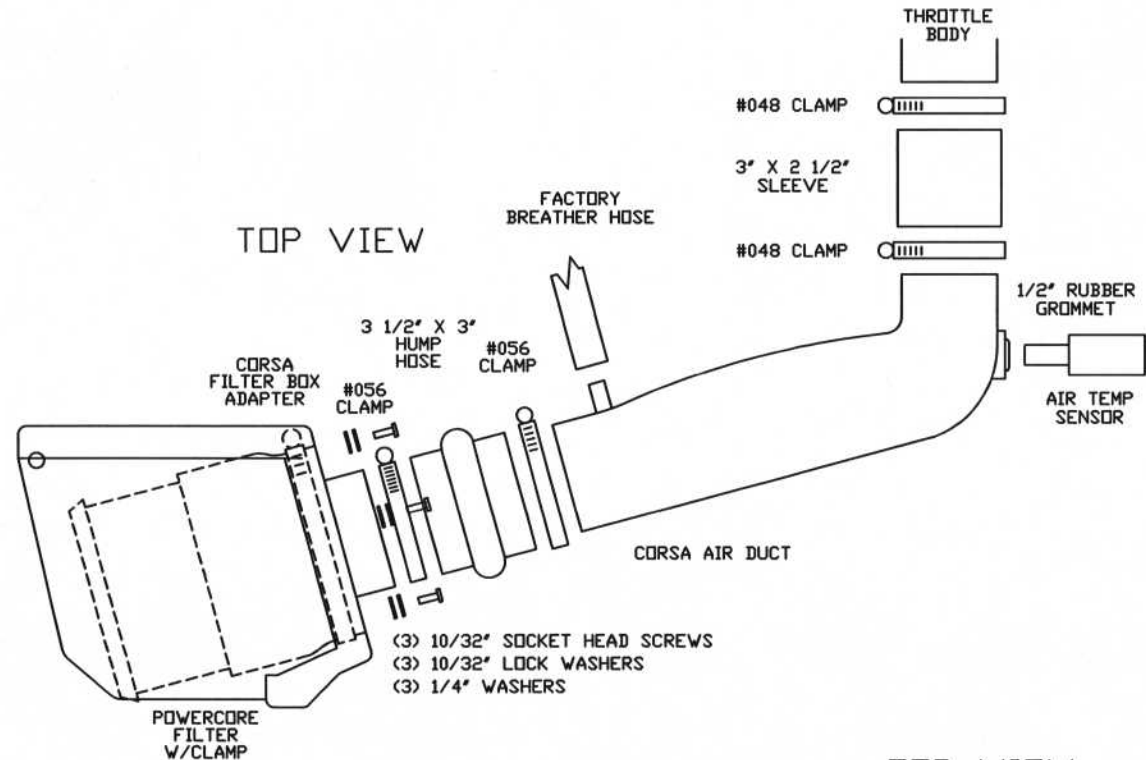

CORSA PERFORMANCE  
 PART NO.: 44411  
 INSTALLATION INSTRUCTIONS  
 TECH SUPPORT (800) 486-0999  
 WWW.CORSAPERFORMANCE.COM

44411 PARTS LIST					
1	CORSA FILTER BOX	4	1/4"-20 TRUSS HEAD SCREWS	3	1/4" WASHERS
1	CORSA FILTER BOX LID	4	1/4" RUBBER WASHERS		
1	CORSA AIR DUCT	1	3" X 2 1/2" SLEEVE		
1	CORSA FILTER BOX ADAPTER	1	3 1/2" X 3" HUMP HOSE		
1	POWERCORE FILTER W/CLAMP	1	1/2" RUBBER GROMMET		
2	#048 CLAMPS	3	10/32" SOCKET HEAD SCREWS		
2	#056 CLAMPS	3	10/32" LOCK WASHERS		

TOP VIEW