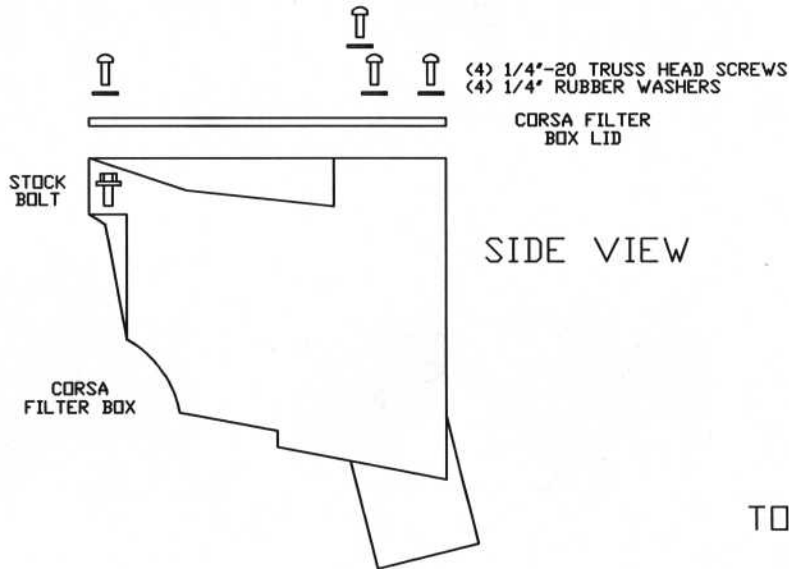

CORSA PERFORMANCE  
 PART NO.: 44411  
 INSTALLATION INSTRUCTIONS  
 TECH SUPPORT (800) 486-0999  
 WWW.CORSAPERFORMANCE.COM

44411 PARTS LIST					
1	CORSA FILTER BOX	4	1/4"-20 TRUSS HEAD SCREWS	3	1/4" WASHERS
1	CORSA FILTER BOX LID	4	1/4" RUBBER WASHERS		
1	CORSA AIR DUCT	1	3" X 2 1/2" SLEEVE		
1	CORSA FILTER BOX ADAPTER	1	3 1/2" X 3" HUMP HOSE		
1	POWERCORE FILTER W/CLAMP	1	1/2" RUBBER GROMMET		
2	#048 CLAMPS	3	10/32" SOCKET HEAD SCREWS		
2	#056 CLAMPS	3	10/32" LOCK WASHERS		

TOP VIEW