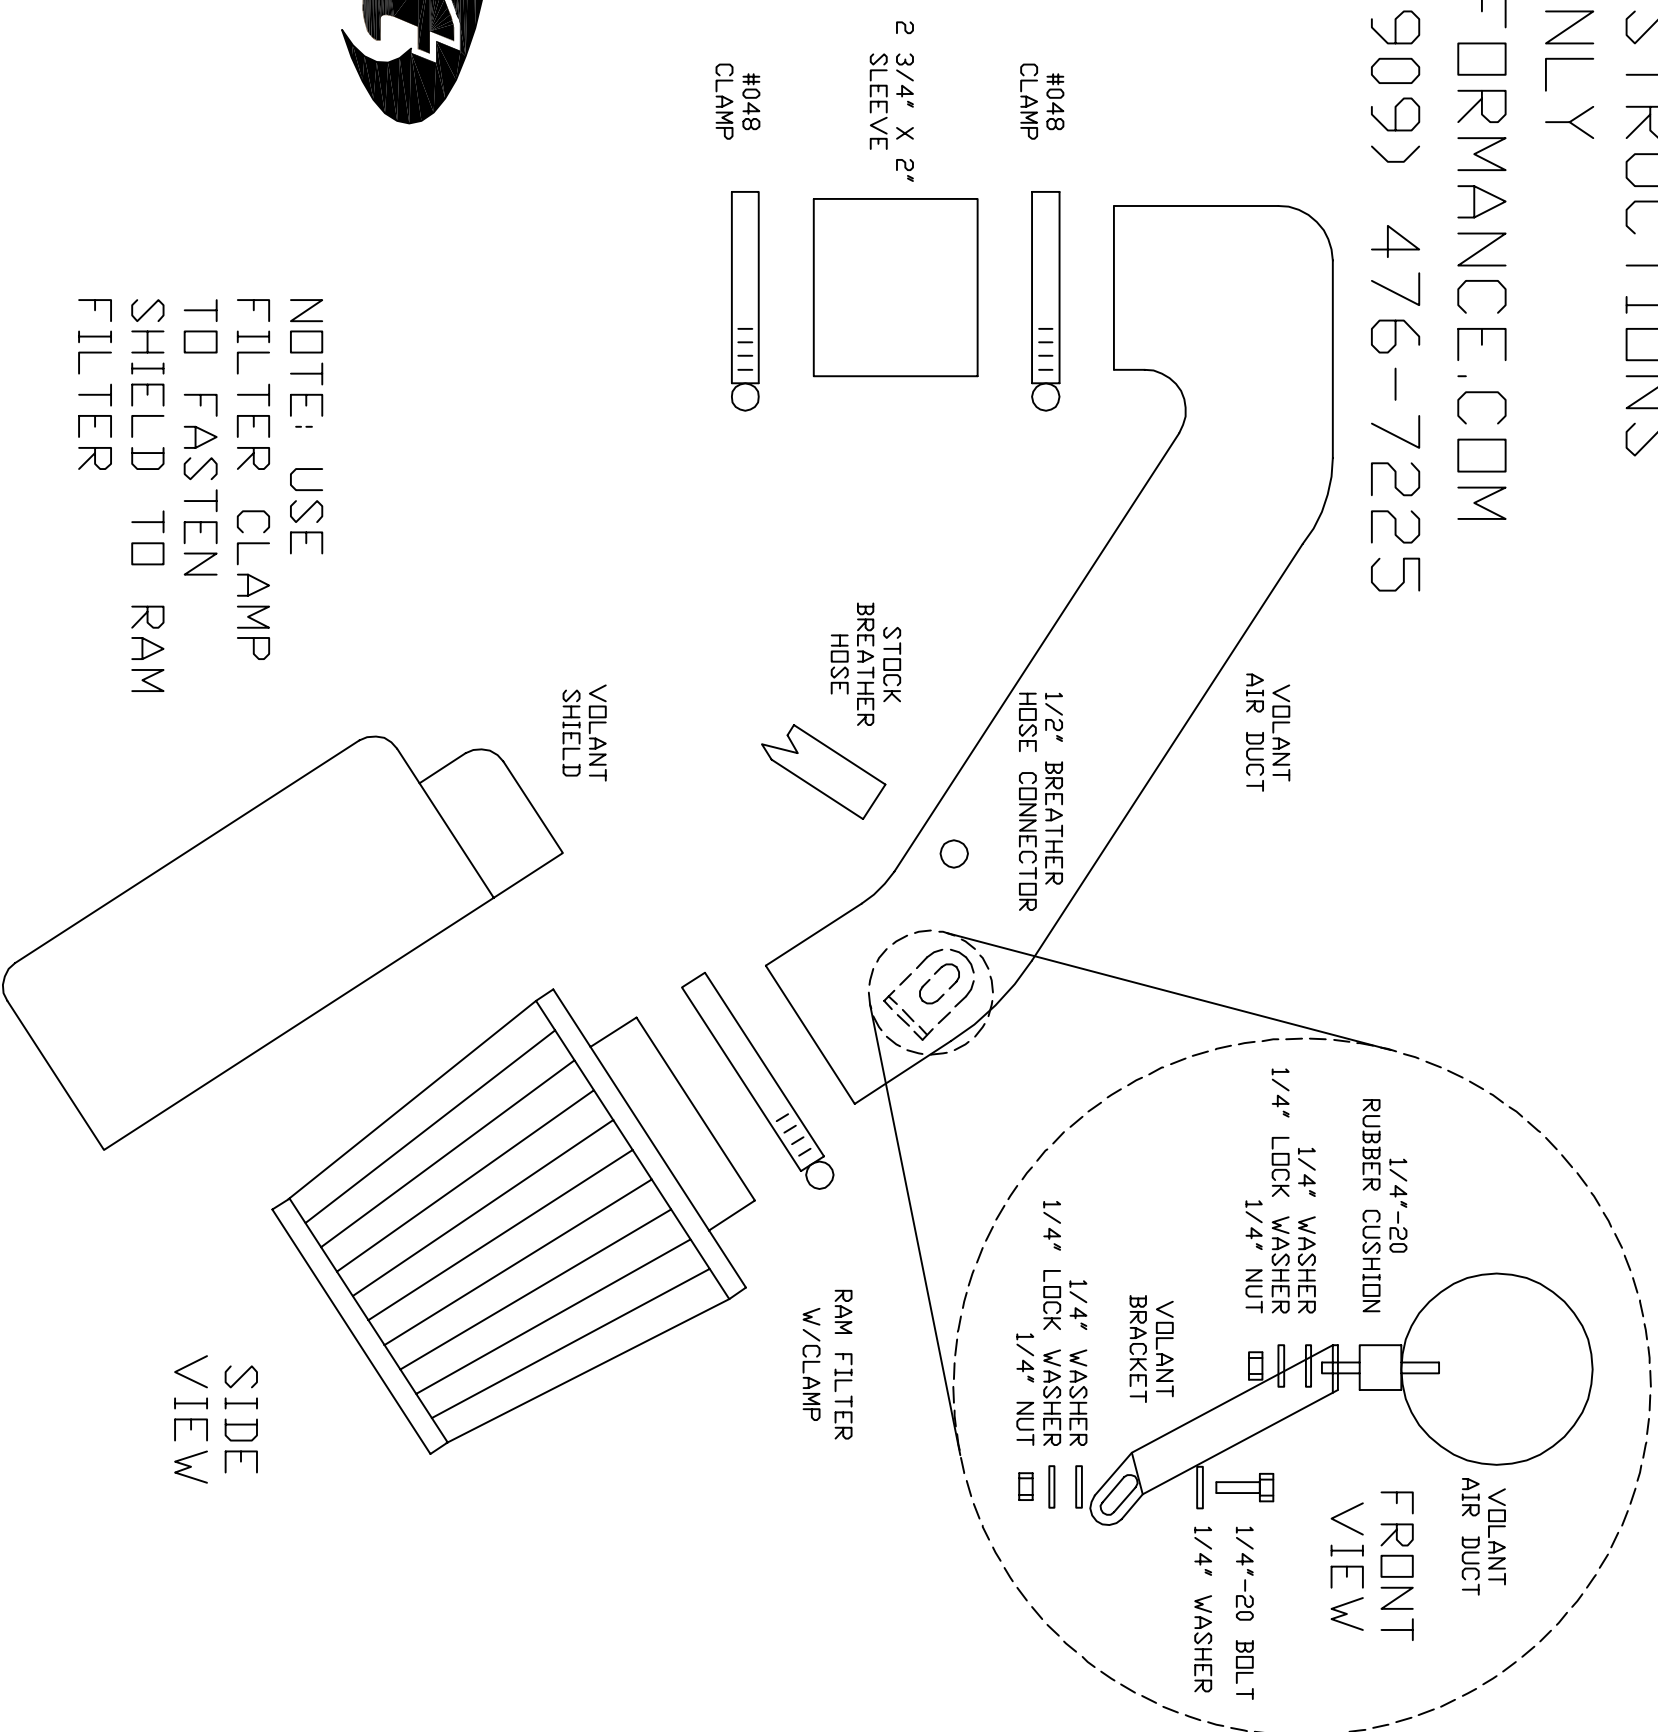

VOLANT AIR INTAKE SYSTEMS  
 JEEP 91-00 4.0L CHEROKEE  
 PART NO.: 27740

INSTALLATION INSTRUCTIONS  
 OFF ROAD USE ONLY

WWW.VOLANTPERFORMANCE.COM

TECH SUPPORT: (909) 476-7225

JEEP 91-00 4.0L CHEROKEE	
1	VOLANT AIR DUCT
1	VOLANT SHIELD
1	RAM FILTER W/CLAMP
2	#048 CLAMPS
1	2 3/4" X 2" SLEEVE
2	1/4" NUT
2	1/4" LOCK WASHER
3	1/4" WASHER
1	1/4"-20 RUBBER CUSHION
1	1/4"-20 BOLT
1	VOLANT BRACKET

NOTE: USE  
 FILTER CLAMP  
 TO FASTEN  
 SHIELD TO RAM  
 FILTER