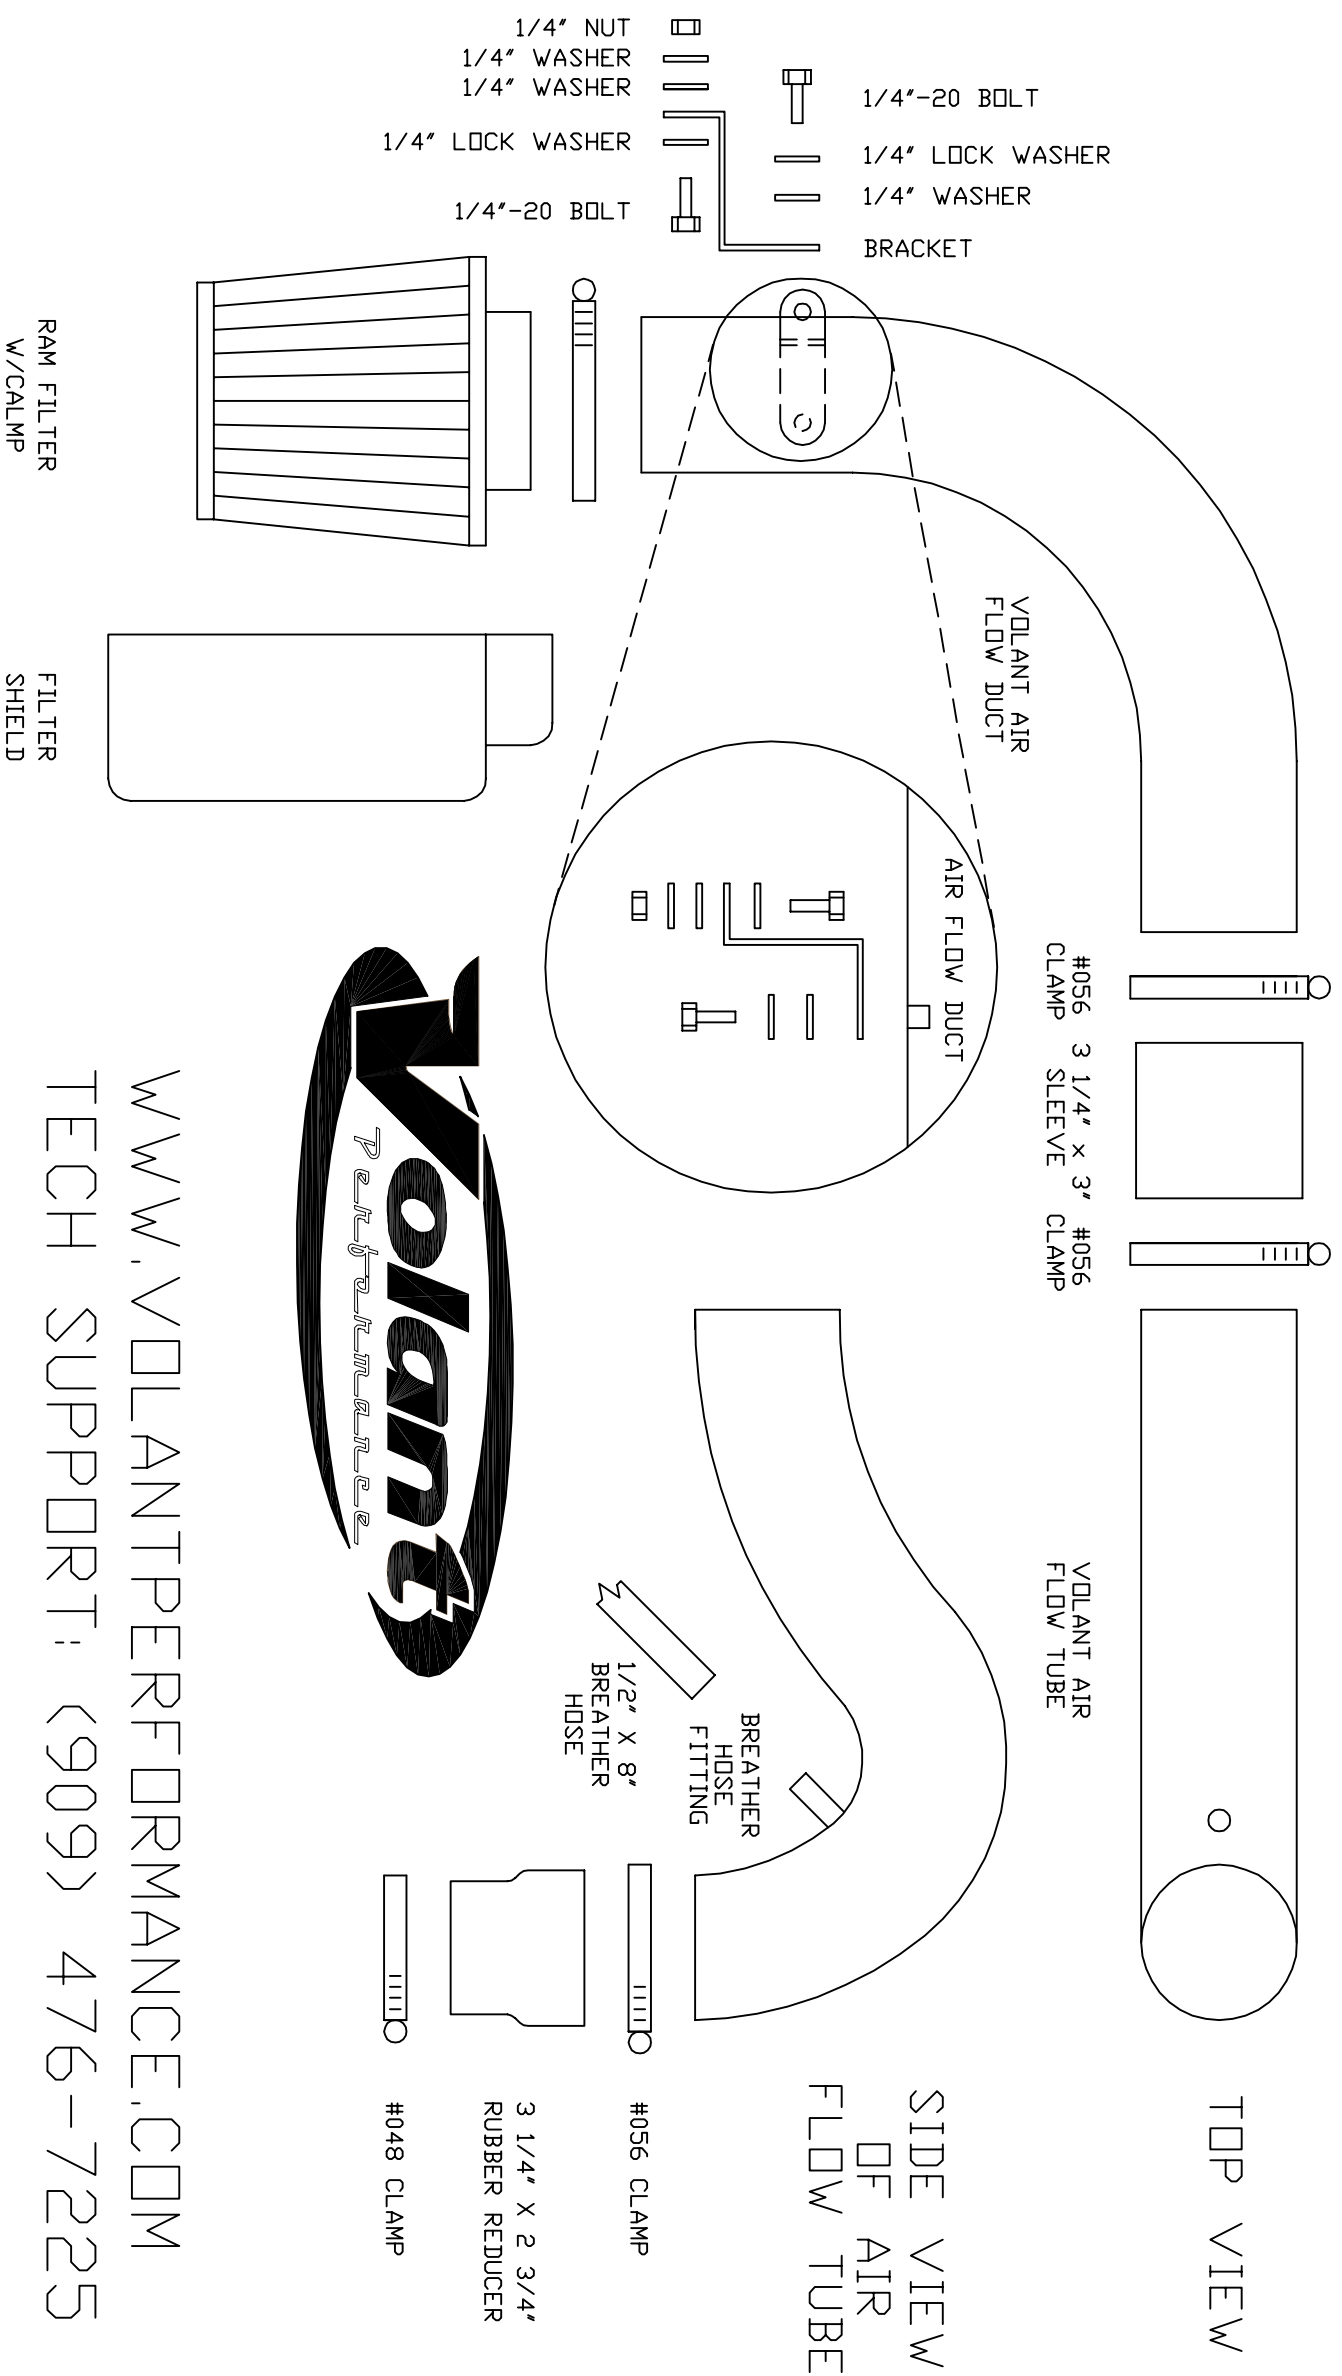

VOLANT AIR INTAKE SYSTEMS

JEEP 97-02 4.0L WRANGLER

PART NO.: 27640

INSTALLATION INSTRUCTIONS

OFF ROAD USE ONLY

JEEP 97-02 4.0L WRANGLER			
1	VOLANT FILTER SHIELD	1	3 1/4" X 2 3/4" REDUCER
1	VOLANT FLOW DUCT	2	1/4"-20 BOLT
1	VOLANT FLOW DUCT	3	1/4" WASHERS
1	RAM FILTER W/CLAMP	2	1/4" LOCK WASHERS
1	#048 CLAMP	1	1/4" NUT
3	#056 CLAMPS	1	1/2" X 8" BREATHER HOSE
1	3 1/4" SLEEVE		