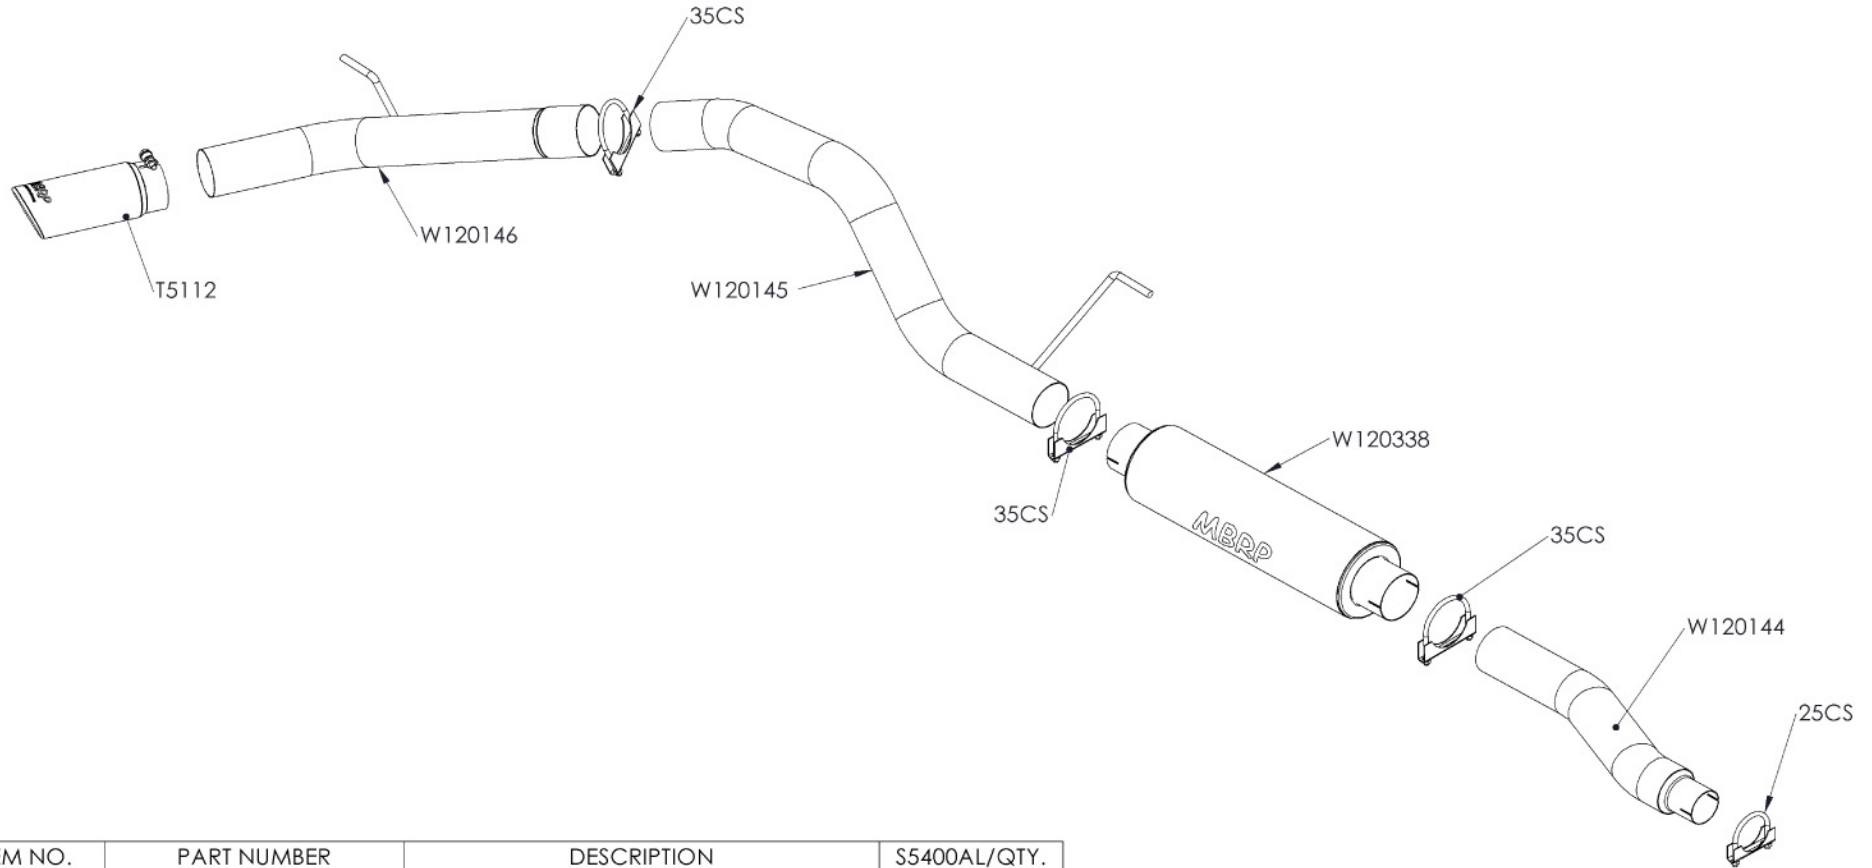

S5400AL

04-06 NISSAN TITAN, CAT BACK, SINGLE SIDE

ITEM NO.	PART NUMBER	DESCRIPTION	S5400AL/QTY.
1	W120338	26" SINGLE MUFFLER 3 1/2" INLET/OUTLET	1
2	W120144	EXTENSION PIPE ASSEMBLY	1
3	W120145	PIPE OVER AXLE	1
4	W120146	TAIL PIPE ASSY	1
5	35CS	3.5" ZINC PLATED SADDLE CLAMP	3
6	25CS	2.5" ZINC PLATED SADDLE CLAMP	1
7	T5112	4"-3.5"INLET SINGLE WALL TIP ROLLED LIP	1

SHIPPING INFO	
WEIGHT [lbs]	
HEIGHT [in]	10
LENGTH [in]	46
WIDTH [in]	16

December 11, 2008
MBRP
 INC.
 PERFORMANCE EXHAUST

Revision Sep 29/08