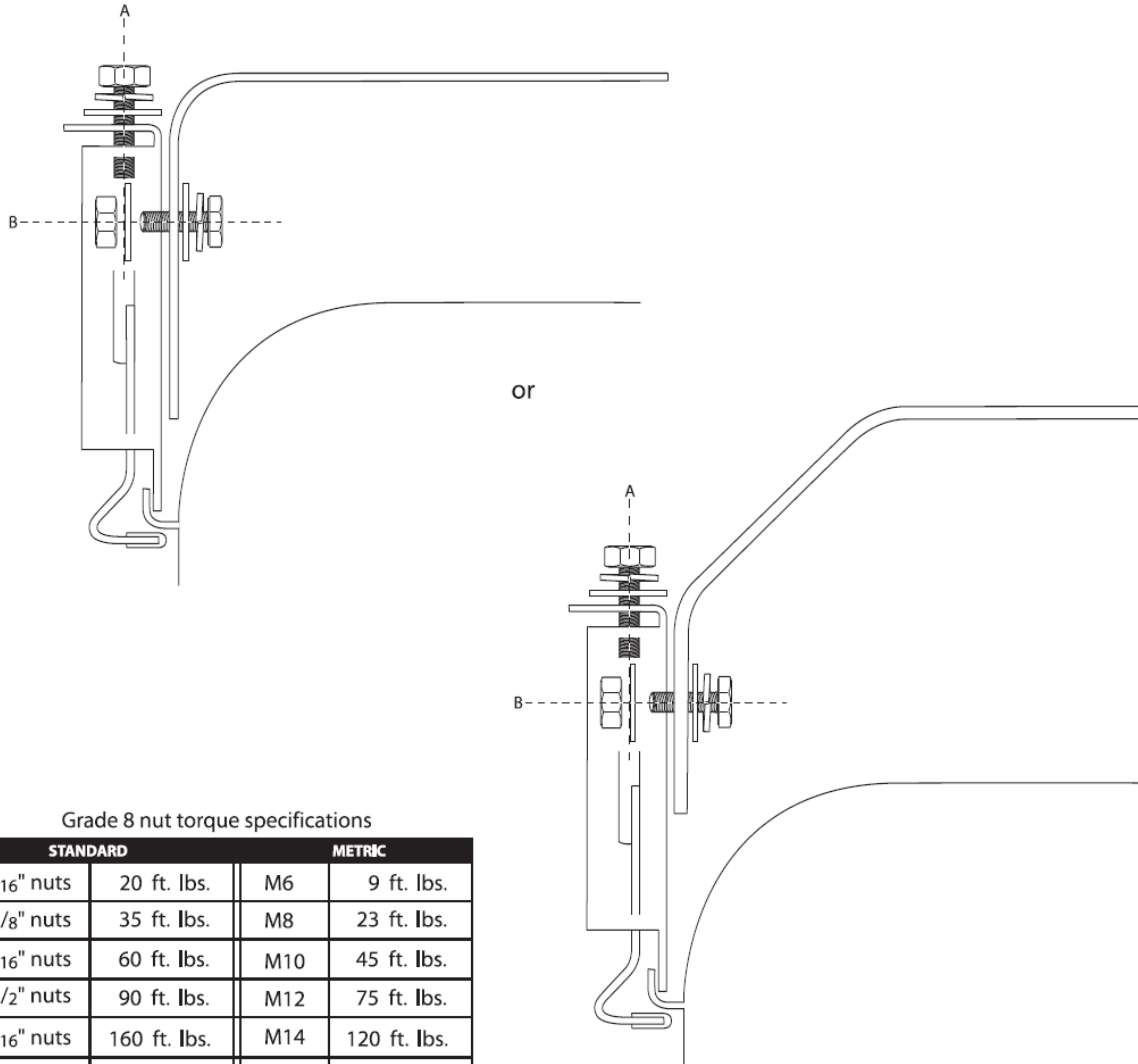

For Technical Support/Warranty Information please call 310-762-9944

Smittybilt, 400 West Artesia Blvd, Compton, CA 90220