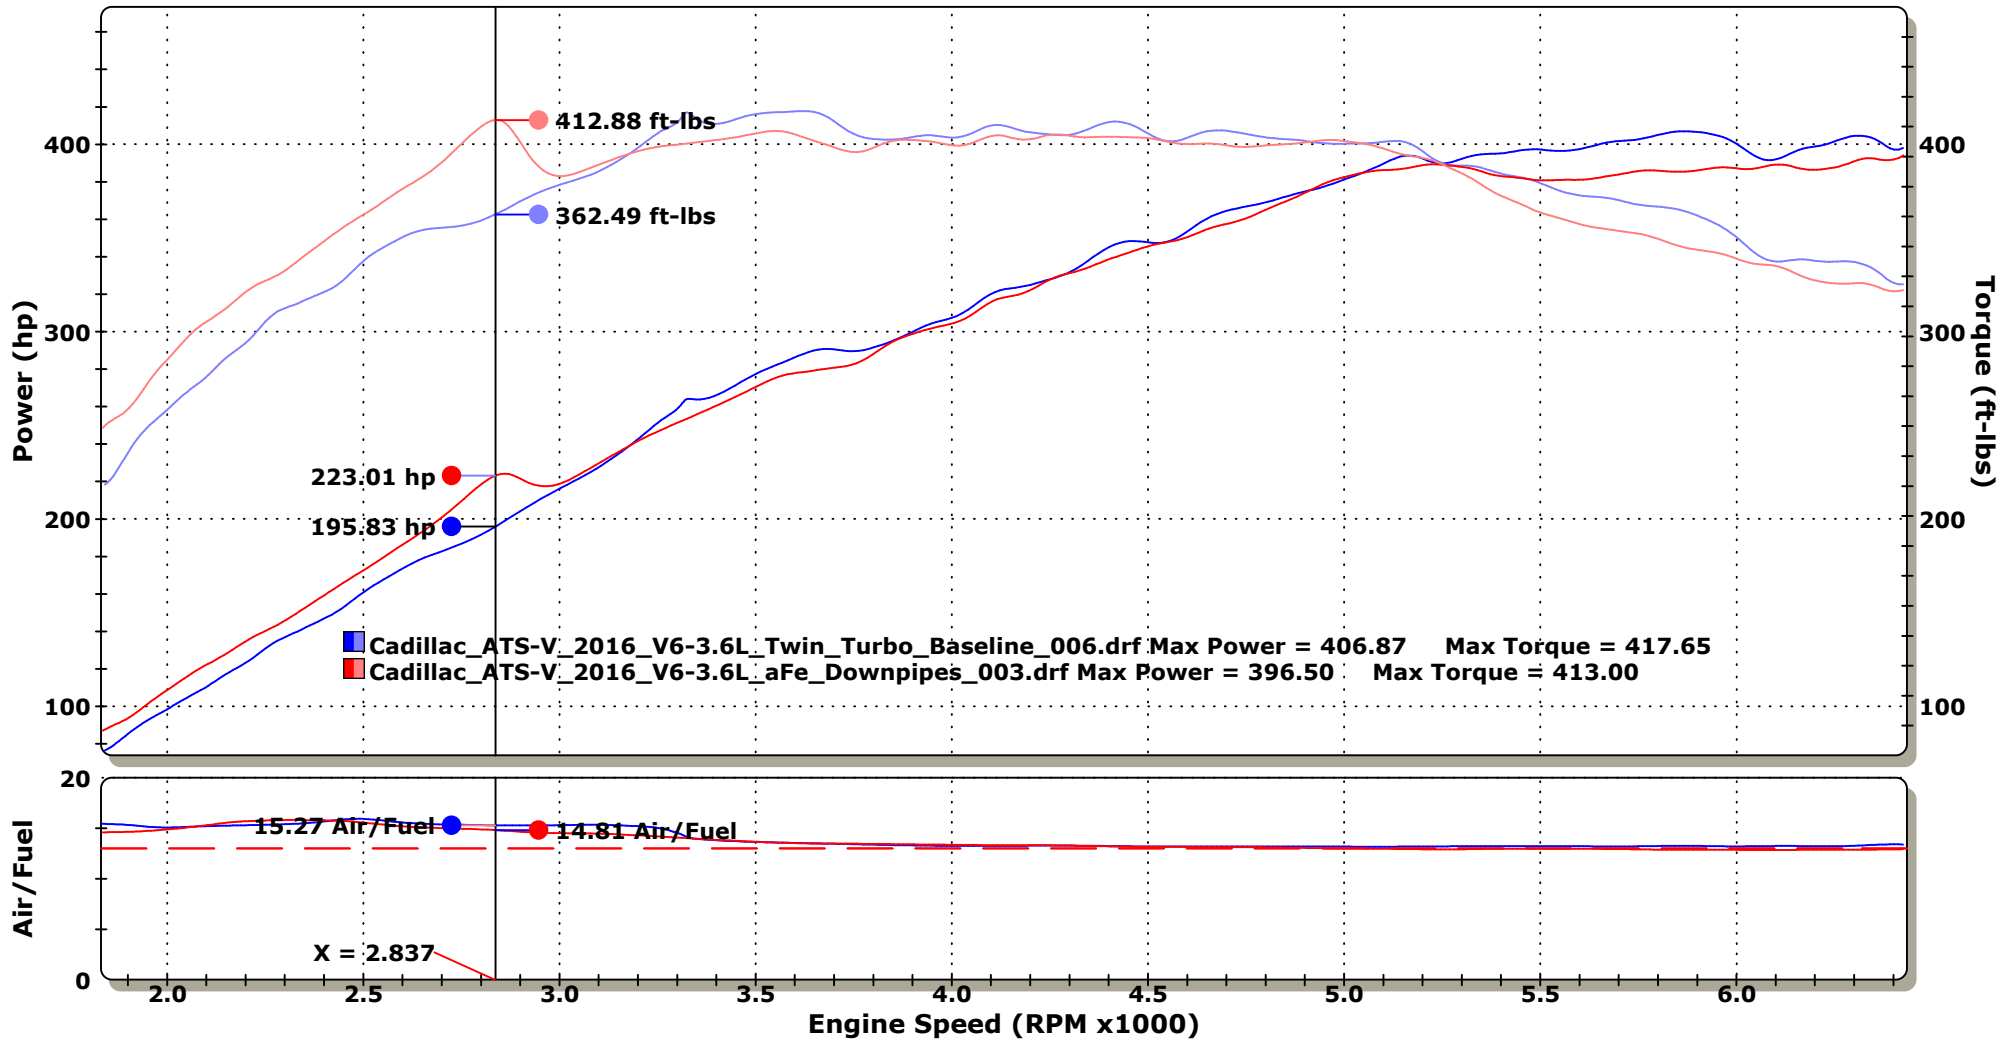

ENGINEERED ADRENALINE

hing: 5

■ Cadillac_ATS-V_2016_V6-3.6L_Twin_Turbo_Baseline_006.drf - 7/26/2016 8:43:14 AM Run Type: RO Run Conditions: 87.56 °F, 29.34 in-Hg, Humidity: 34%, SAE: 1.03 Baseline

Max Power = 406.87 Max Torque = 417.65
OE AIS, OE Downpipes, OE Exh Run 5TH Gear, Sport Mode, Start 1500, RPM

■ Cadillac_ATS-V_2016_V6-3.6L_aFe_Downpipes_003.drf - 8/4/2016 7:11:18 AM Run Type: RO Run Conditions: 79.76 °F, 29.33 in-Hg, Humidity: 47%, SAE: 1.02 48-34128-HC

Max Power = 396.50 Max Torque = 413.00
OE AIS, aFe Downpipes, with cats OE Exh, Run 5TH Gear, Sport Mode, Start 1500, RPM