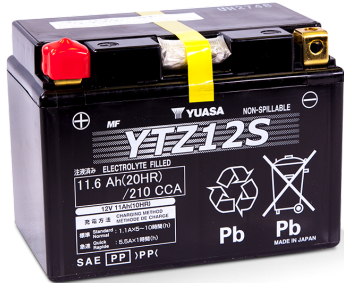

YTZ12S

Hardware Included

Battery Details:

| | |
|---------------------------|--|
| Battery Type: | YTZ12S |
| Battery Family: | Factory Activated, Maintenance Free |
| Voltage: | 12 |
| Capacity: | 11 |
| Dimensions: | 6 in. x 3 ⁷ / ₁₆ in. x 4 ³ / ₈ in. |
| Weight: | 8.1 lbs. |
| Metric Dimensions: | 150mm x 87mm x 110mm |
| Acid Volume: | N/A |
| Amps: | 1.1 |
| C.C.A: | 210 |
| Country: | Japan |
| Terminal: |  |