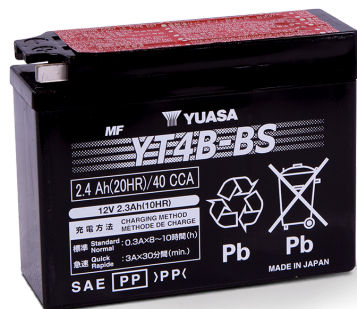

YT4B-BS

Contains Acid

Battery Details:

Battery Type:	YT4B-BS
Battery Family:	Fresh Pack, Maintenance Free
Voltage:	12
Capacity:	2.3
Dimensions:	4 1/2 in. x 1 9/16 in. x 3 7/16 in.
Weight:	2.4 lbs.
Metric Dimensions:	114mm x 39mm x 86.5mm
Acid Volume:	0.12
Amps:	0.3
C.C.A.:	40
Country:	Japan
Terminal:	

MOTORCYCLE

MAKE	CC	MODEL	YEAR(S)
------	----	-------	---------

Make:
Suzuki

CC:
70

Model:
DR-Z70

Year(s):
2008 - 2009

Make:
Suzuki

CC:
70