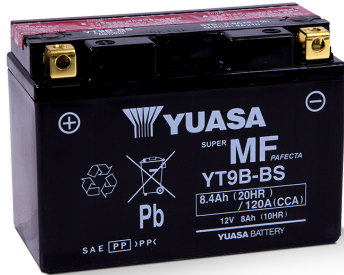

YT9B-BS

Contains Acid

Battery Details:

Battery Type:	YT9B-BS
Battery Family:	Fresh Pack, Maintenance Free
Voltage:	12
Capacity:	8
Dimensions:	6 in. x 2 3/4 in. x 4 1/8 in.
Weight:	8.7 lbs.
Metric Dimensions:	150mm x 70mm x 105mm
Acid Volume:	0.4
Amps:	0.8
C.C.A.:	115
Country:	Taiwan
Terminal:	