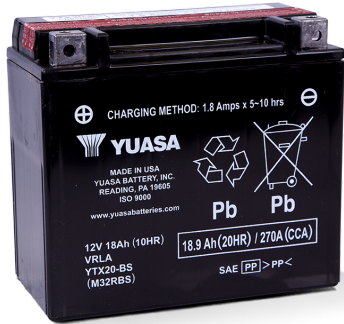

# YTX20-BS

Manufactured in USA

Hardware Included

Contains Acid

## Battery Details:

<b>Battery Type:</b>	YTX20-BS
<b>Battery Family:</b>	Fresh Pack, Maintenance Free
<b>Voltage:</b>	12
<b>Capacity:</b>	18
<b>Dimensions:</b>	6 7/8 in. x 3 7/16 in. x 6 1/8 in.
<b>Weight:</b>	13.9 lbs.
<b>Metric Dimensions:</b>	175mm x 87mm x 155mm
<b>Acid Volume:</b>	0.93
<b>Amps:</b>	1.8
<b>C.C.A.:</b>	270
<b>Country:</b>	USA
<b>Terminal:</b>	