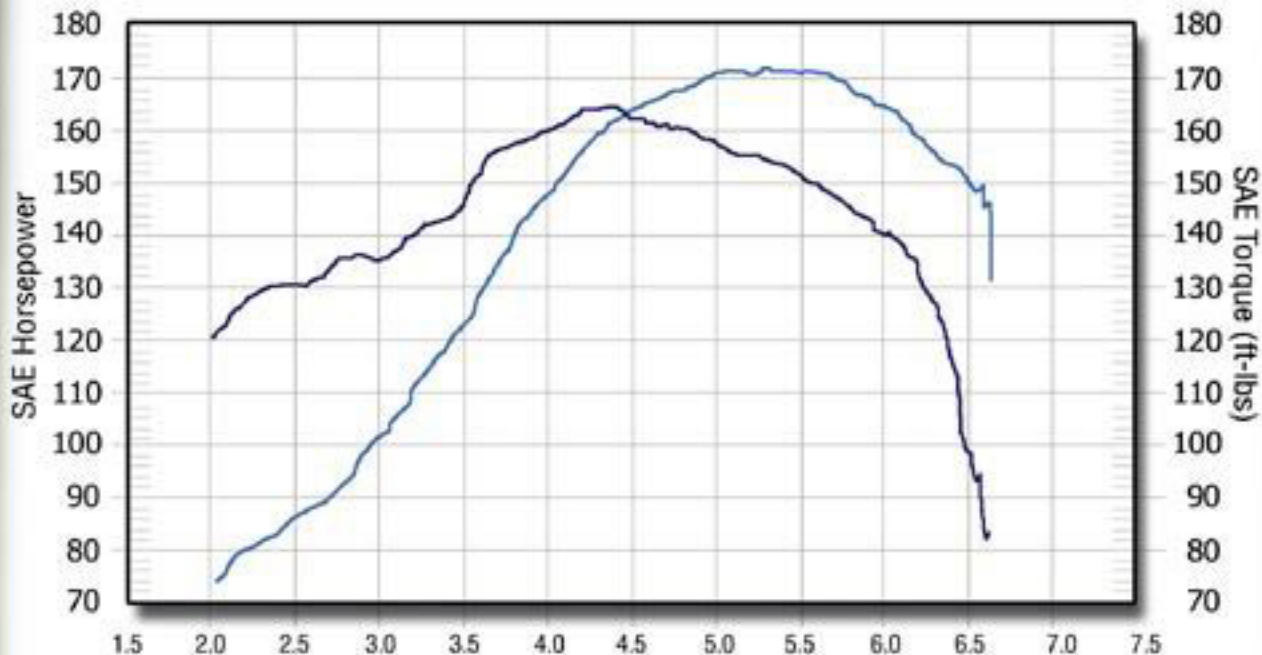

MagnaFlow Performance Exhaust Tech Center

MAGNAFLOW DYNORUN.005 Max Power= 163.0
STOCK Max Power= 154.46

MAGNAFLOW DYNORUN.005 Max Torque=172.8
STOCK Max Torque= 163.25

8.54 + HP GAIN
9.55 +FT TQ GAIN

Mods: AMS Chip, MF Exhaust
Lightened Flywheel, Intake