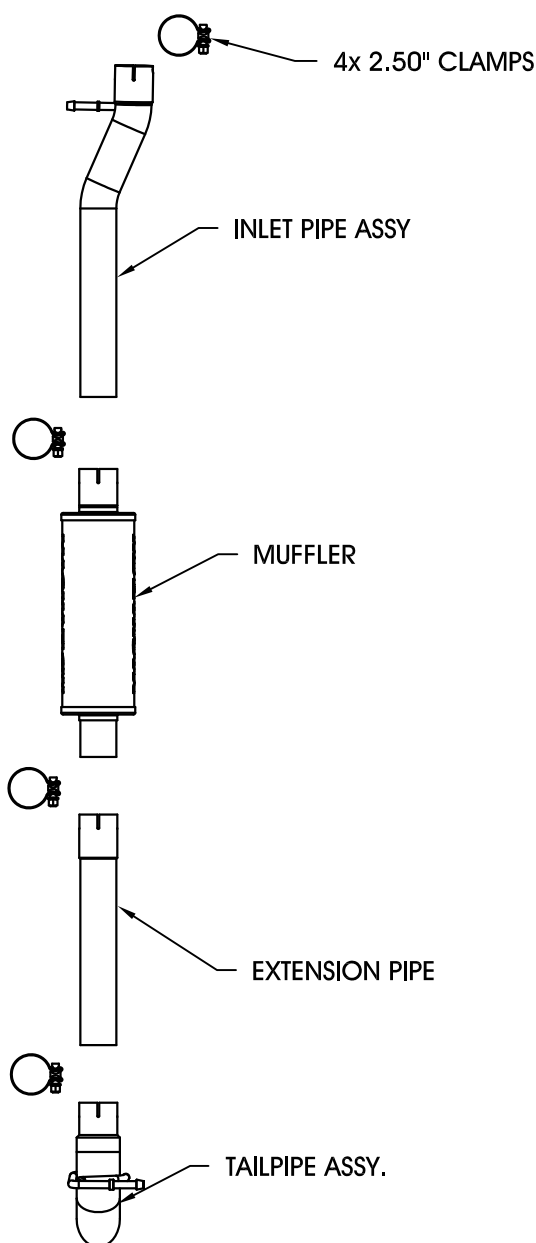

2007-2010 Wrangler 4dr 3.8L Off Road

Warning: When working on, under, or around any vehicle exercise caution. Please allow the vehicle's exhaust system to cool before removal, as exhaust system temperatures may cause severe burns. If working without a lift, always consult vehicle manual for correct lifting specifications. Always wear safety glasses and ensure a safe work area. Serious injury or death could occur if safety measures are not followed.

Step 1: (Carefully read all instructions before installation) To remove the OEM exhaust system, unbolt the clamps at the inlet and over-axle pipe, disengage the welded hangers from the rubber insulators and remove the components. You may need to temporarily remove the transmission skidplate to aid in removal and installation.

Step 2: Begin installation of the new system by fitting the new Inlet Pipe to the catalytic converter, fitting the hanger into the rubber insulator, and by fastening it with a supplied 2.50" clamp. Be sure to fit the alignment peg in the large notch and to leave the clamp loose for final adjustment of the complete system. Install the Muffler, Extension pipe, and Tailpipe in the same fashion.

Step 3: With all components mounted loosely, adjust the system for overall aesthetics and clearance of frame & bodywork. (MAGNAFLOW recommends at least 1/2" of clearance between the exhaust system and any body panels to prevent heat-related body damage or fire.)

Step 4: Once a final position has been chosen for the new system, evenly tighten all fasteners from front to rear. The supplied band clamps must be VERY tight to properly align the pipes and prevent leaks (Approximately 40ft-lbs). U-bolt clamps should be tightened to approximately 30-35ft-lbs. Inspect all fasteners after 25-50 miles of operation and retighten if necessary.

*MAGNAFLOW Performance Exhaust recommends professional installation on all their products

Technical support: 1-800-959-9226 ext. 4500

MAGNAFLOW Performance Exhaust - 22961 Arroyo Vista - Rancho Santa Margarita, CA 92688