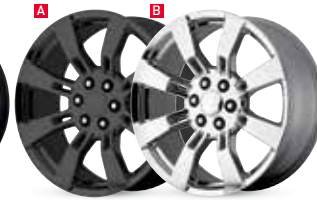

105 LUG 5
SIZE
 20 x 9
 22 x 9
 22 x 10
A Chrome
B Matte Black
C Semi Gloss Black
D Gloss Black (Not Shown)

112 LUG 6
SIZE
 20 x 8.5
 22 x 10
A Chrome
B Matte Black

131 LUG 6
SIZE
 20 x 8.5
 22 x 10
A Gloss Black
B Chrome
C Matte Black
D Polished

132 LUG 6
SIZE
 22 x 9
A Chrome
B Gloss Black

136 LUG 5
SIZE
 16 x 7.5
 17 x 8
 18 x 8
 19 x 8.5
 19 x 9.5
A Hyper Silver Machined
B Chrome
C Gloss Black Machined

137 LUG 5
SIZE
 17 x 8
 18 x 8
 20 x 9
A Matte Black
B Gloss Black
C Chrome
D Hyper Silver Dark

144 LUG 6
SIZE
 20 x 8.5
 22 x 9
 24 x 10
A Gloss Black
B Chrome

147 LUG 5 | 6
SIZE
 20 x 8.5
 22 x 9
 24 x 10
 26 x 10
A Silver Machined
B Chrome (Not Shown)

119 LUG 5
SIZE
 20 x 9
 22 x 9
A Chrome
B Gloss Black Machined