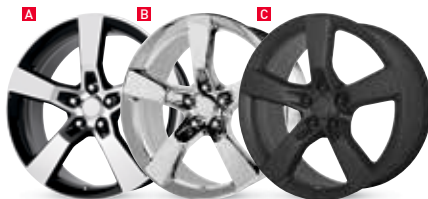

121 LUG 5
SIZE
 17 x 8.5
 18 x 8.5
 18 x 9.5
 19 x 10
A Chrome
B Hyper Silver Dark

122 LUG 6
SIZE
 22 x 9
A Chrome
B Gloss Black (Not Shown)

148 LUG 5
SIZE
 16 x 8
 18 x 8
 20 x 8
A Black w/ Machined Spokes & Lip
B Chrome

150 LUG 6
SIZE
 20 x 9
 22 x 9
A Chrome
B Gloss Black
C Gloss Black Machined Face
D Matte Black

161 LUG 5
SIZE
 20 x 9
 20 x 10
 22 x 9
A Chrome
B Black/ Bronze
C Gloss Black
D Copper
E Matte Black (Not Shown)