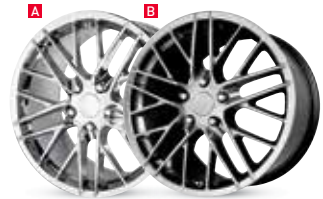

105 LUG 5
SIZE
 20 x 9
 22 x 9
 22 x 10
A Chrome
B Matte Black
C Semi Gloss Black
D Gloss Black (Not Shown)

112 LUG 6
SIZE
 20 x 8.5
 22 x 10
A Chrome
B Matte Black

131 LUG 6
SIZE
 20 x 8.5
 22 x 10
A Gloss Black
B Chrome
C Matte Black
D Polished

132 LUG 6
SIZE
 22 x 9
A Chrome
B Gloss Black

136 LUG 5
SIZE
 16 x 7.5
 17 x 8
 18 x 8
 19 x 8.5
 19 x 9.5
A Hyper Silver Machined
B Chrome
C Gloss Black Machined

137 LUG 5
SIZE
 17 x 8
 18 x 8
 20 x 9
A Matte Black
B Gloss Black
C Chrome
D Hyper Silver Dark

144 LUG 6
SIZE
 20 x 8.5
 22 x 9
 24 x 10
A Gloss Black
B Chrome

147 LUG 5 | 6
SIZE
 20 x 8.5
 22 x 9
 24 x 10
 26 x 10
A Silver Machined
B Chrome (Not Shown)

119 LUG 5
SIZE
 20 x 9
 22 x 9
A Chrome
B Gloss Black Machined

121 LUG 5
SIZE
 17 x 8.5
 18 x 8.5
 18 x 9.5
 19 x 10
A Chrome
B Hyper Silver Dark

122 LUG 6
SIZE
 22 x 9
A Chrome
B Gloss Black (Not Shown)

148 LUG 5
SIZE
 16 x 8
 18 x 8
 20 x 8
A Black w/ Machined Spokes & Lip
B Chrome