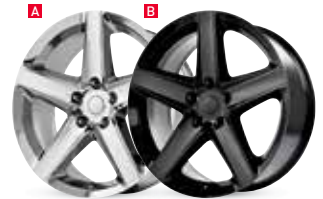

129 LUG 5
SIZE
20 x 8
20 x 10
A Chrome
B Gloss Black