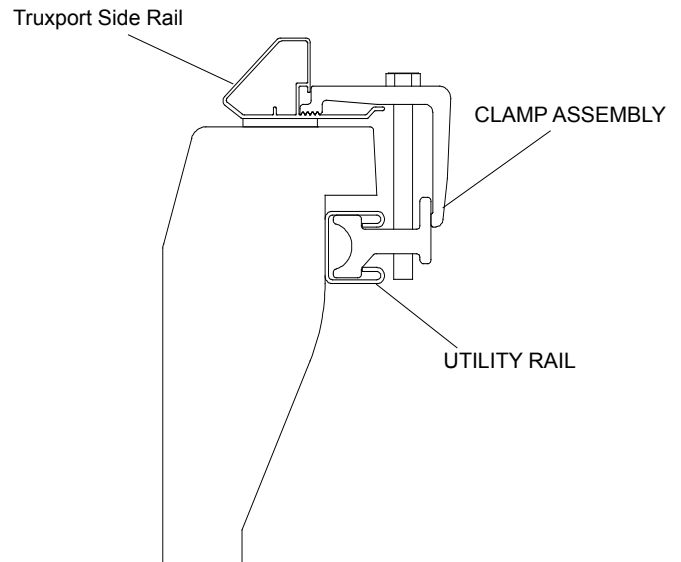

⚠ CAUTION

Tighten clamp assemblies securely on side rails before driving vehicle.

NOTE: See Owner's Manual for cover installation.

TRUXEDO

P.O. Box 713, 2209 Kellen Gross Dr., Yankton, South Dakota 57078
Call Toll Free: 1-877-TRUXEDO (1-877-878-9336) Fax: (605) 664-9304 Visit Us Online: <http://www.truxedo.com>

TRUXPORT

Another Fine Tonneau Cover by Truxedo

P/N 1117387 Rev. A