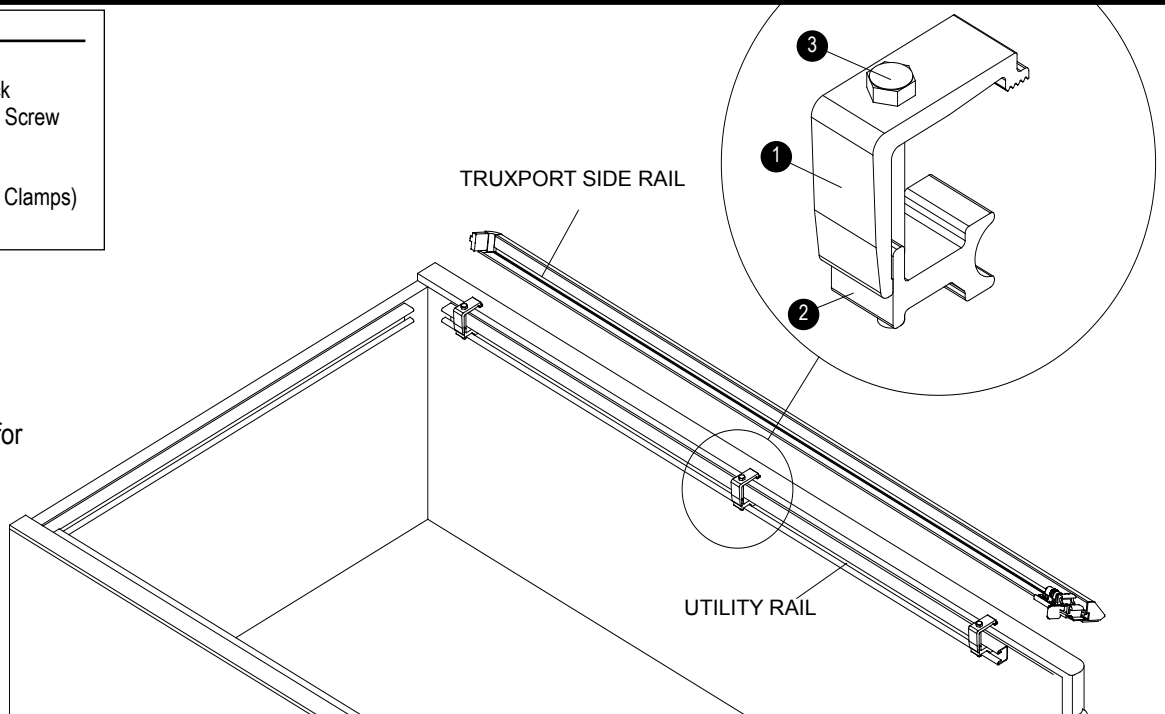

TRUXPORT® 2007 TOYOTA TUNDRA WITH TRAC SYSTEM INSTRUCTIONS

1. 1703530 Male Clamp
2. 1703904 Female Track
3. 1703925 5/16-18 Cap Screw

(1703926 Six Assembled Clamps)

Refer to Owner's Manual for complete instructions.

STEP 1: Insert clamp assemblies into utility rails, three on each side of pickup bed.