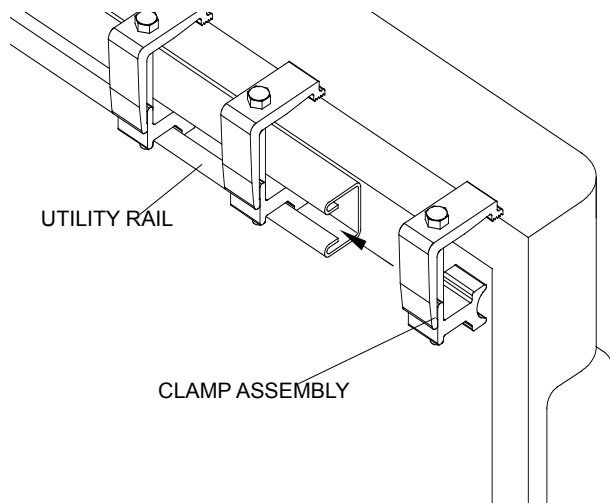

STEP 2: Evenly space 3 clamp assemblies along utility rail.

STEP 3: Refer to owner's manual for side rail placement.