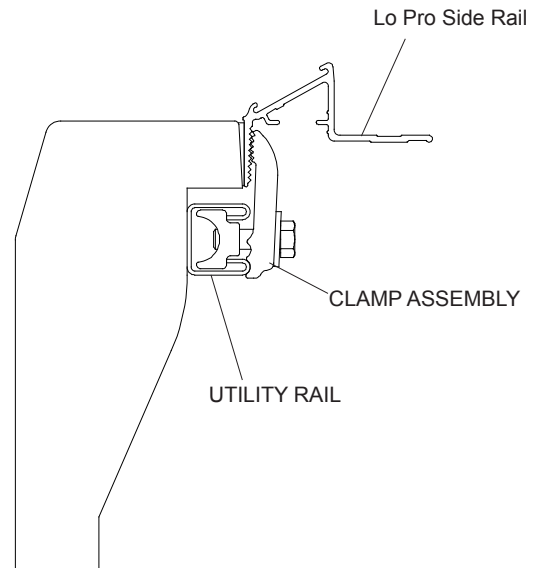

TRUXEDO® LO PRO 2007 TOYOTA TUNDRA WITH TRAC SYSTEM INSTRUCTIONS

Item	Part #	Description
1.	1700428	Flat Washer, 5/16"
2.	1701208	Cap Screw
3.	1703888	Male Clamp
4.	1703889	Female Clamp
(1117056 Assembled Clamp)		

Refer to Owner's Manual for complete instructions.

STEP 1: Insert clamp assemblies into utility rails, three on each side of pickup bed.

STEP 2: Evenly space 3 clamp assemblies along utility rail.

STEP 3: Refer to owner's manual for side rail placement.

⚠ CAUTION

Tighten clamp assemblies securely on side rails before driving vehicle.

NOTE: See Owner's Manual for cover installation.

TruXedo, Inc.

P.O. Box 1078, 2209 Kellen Gross Dr., Yankton, South Dakota 57078