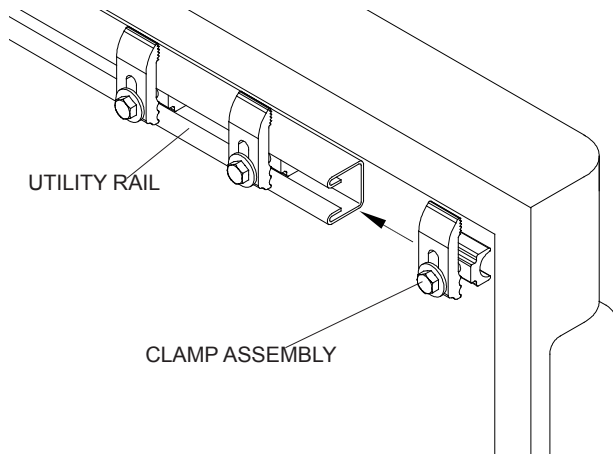

TRUXEDO® LO PRO 2007 TOYOTA TUNDRA WITH TRAC SYSTEM INSTRUCTIONS

Item	Part #	Description
1.	1700428	Flat Washer, 5/16"
2.	1701208	Cap Screw
3.	1703888	Male Clamp
4.	1703889	Female Clamp
(1117056 Assembled Clamp)		

Refer to Owner's Manual for complete instructions.

STEP 1: Insert clamp assemblies into utility rails, three on each side of pickup bed.

STEP 2: Evenly space 3 clamp assemblies along utility rail.

STEP 3: Refer to owner's manual for side rail placement.

⚠ CAUTION

Tighten clamp assemblies securely on side rails before driving vehicle.

NOTE: See Owner's Manual for cover installation.

TruXedo, Inc.

P.O. Box 1078, 2209 Kellen Gross Dr., Yankton, South Dakota 57078