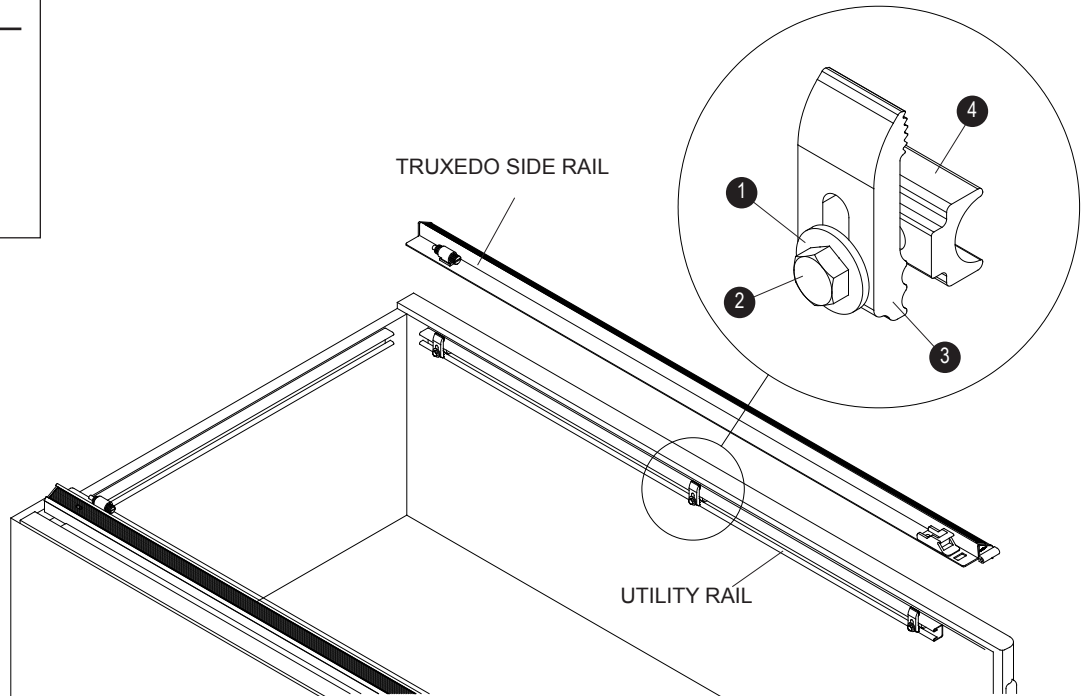

TRUXEDO® LO PRO 2007 TOYOTA TUNDRA WITH TRAC SYSTEM INSTRUCTIONS

Item	Part #	Description
1.	1700428	Flat Washer, 5/16"
2.	1701208	Cap Screw
3.	1703888	Male Clamp
4.	1703889	Female Clamp
(1117056 Assembled Clamp)		

Refer to Owner's Manual for complete instructions.

STEP 1: Insert clamp assemblies into utility rails, three on each side of pickup bed.

STEP 2: Evenly space 3 clamp assemblies along utility rail.

STEP 3: Refer to owner's manual for side rail placement.