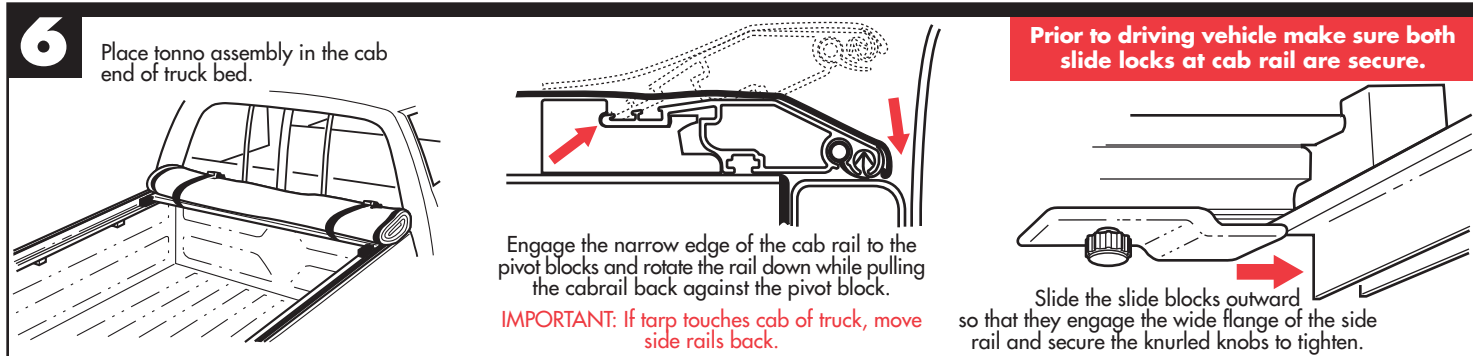

Extang Corporation
 1901 E. Ellsworth Rd.
 Ann Arbor, MI 48108
 734 677-0444, Fax: 734 677-8409

Register your warranty at:
www.extang.com
 Item No. 0187-0708 RH Printed in U.S.A.

EASY USE OF TRUCK BED

Tarp may be rolled up and secured with buckle straps for bulk hauling. For more access, tarp can also be removed completely by loosening knurled knobs, retracting slide blocks and pulling the forward catch lever down.