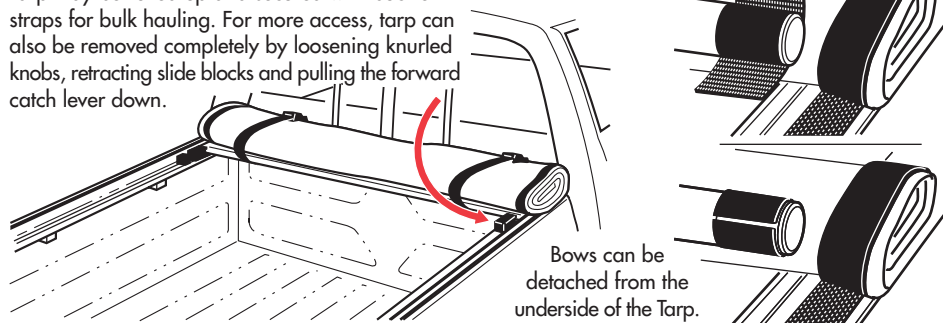

Clamp Bolts

Allen Wrench

MISSING PARTS???
 call Extang at
1-800-877-2588
 Any and all needed parts
 will be shipped to you directly.
 (DO NOT return whole kit to store)

PARTS INCLUDED IN YOUR KIT. You may want to lay them out in this manner for accessibility.

Extang Corporation
 1901 E. Ellsworth Rd.
 Ann Arbor, MI 48108
 734 677-0444, Fax: 734 677-8409

Register your warranty at:
www.extang.com
 Item No. 0187-0708 RH Printed in U.S.A.

EASY USE OF TRUCK BED

Tarp may be rolled up and secured with buckle straps for bulk hauling. For more access, tarp can also be removed completely by loosening knurled knobs, retracting slide blocks and pulling the forward catch lever down.