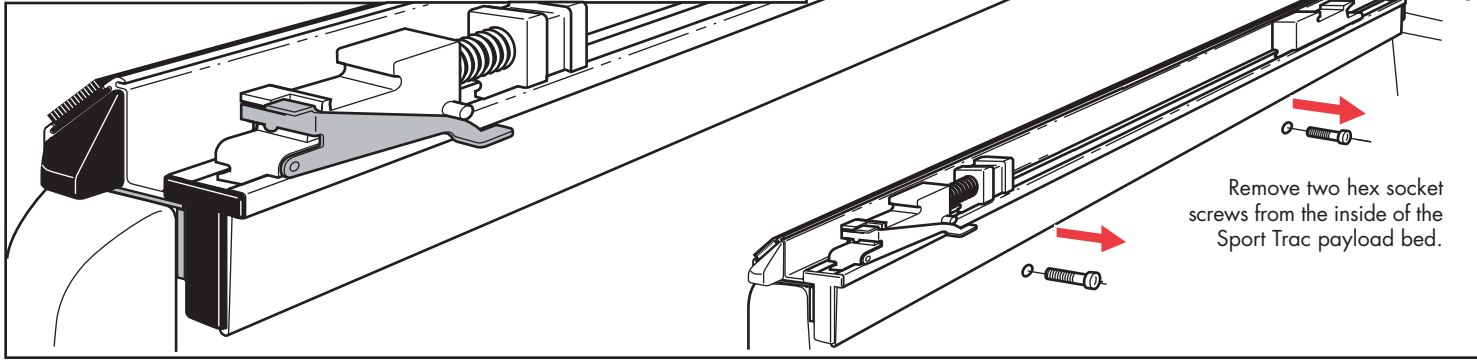

INSTALLATION SHEET '01-'06 Ford Sport Trac

EXPRESS

TONNO

extang
 AMERICA'S BEST
 SELLING TONNEAUS

Tarp Assembly with Cab Rail, Tail Rail and Support Bows attached.

Left and Right Side Rail Assemblies

Sport Trac Brackets (x4)

Extang Corporation
 1901 E. Ellsworth Rd.
 Ann Arbor, MI 48108
 734 677-0444, Fax: 734 677-8409

Register your warranty at:
www.extang.com
 Item No. 0187-0708 RH Printed in U.S.A.

EASY USE OF TRUCK BED

Tarp may be rolled up and secured with buckle straps for bulk hauling. For more access, tarp can also be removed completely by loosening knurled knobs, retracting slide blocks and pulling the forward catch lever down.