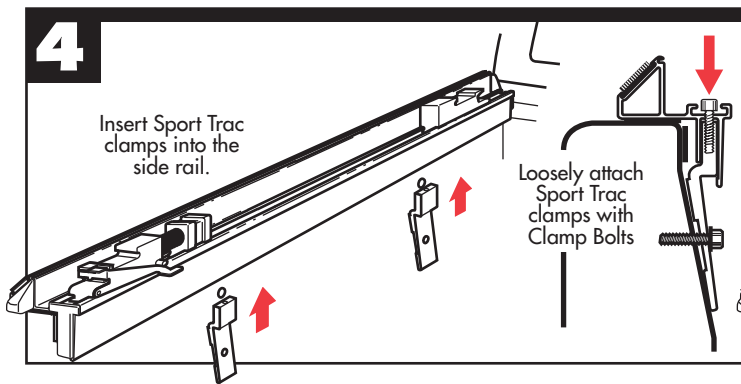

Clamp Bolts

Allen Wrench

MISSING PARTS???
 call Extang at
1-800-877-2588
 Any and all needed parts
 will be shipped to you directly.
 (DO NOT return whole kit to store)

PARTS INCLUDED IN YOUR KIT. You may want to lay them out in this manner for accessibility.

Extang Corporation
 1901 E. Ellsworth Rd.
 Ann Arbor, MI 48108
 734 677-0444, Fax: 734 677-8409

Register your warranty at:
www.extang.com
 Item No. 0187-0708 RH Printed in U.S.A.

EASY USE OF TRUCK BED

Tarp may be rolled up and secured with buckle straps for bulk hauling. For more access, tarp can also be removed completely by loosening knurled knobs, retracting slide blocks and pulling the forward catch lever down.