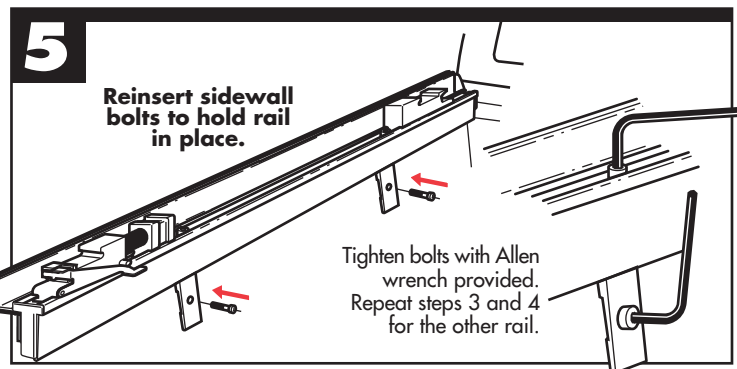

Extang Corporation
 1901 E. Ellsworth Rd.
 Ann Arbor, MI 48108
 734 677-0444, Fax: 734 677-8409

Register your warranty at:
www.extang.com
 Item No. 0187-0708 RH Printed in U.S.A.

EASY USE OF TRUCK BED

Tarp may be rolled up and secured with buckle straps for bulk hauling. For more access, tarp can also be removed completely by loosening knurled knobs, retracting slide blocks and pulling the forward catch lever down.