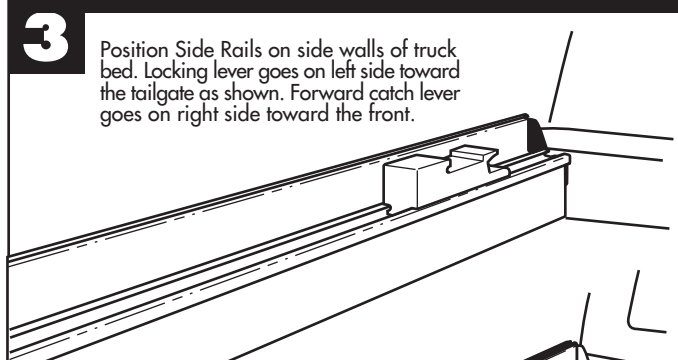

Extang Corporation
1901 E. Ellsworth Rd.
Ann Arbor, MI 48108
734 677-0444, Fax: 734 677-8409

Register your warranty at:
www.extang.com
Item No. 0187-0708 RH Printed in U.S.A.