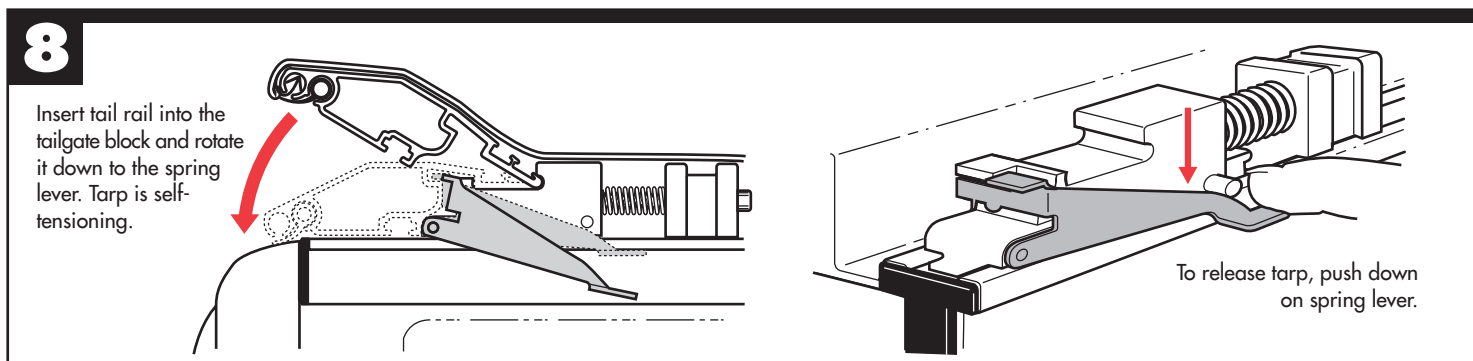

Extang Corporation
 1901 E. Ellsworth Rd.
 Ann Arbor, MI 48108
 734 677-0444, Fax: 734 677-8409

Register your warranty at:
www.extang.com
 Item No. 0187-0708 RH Printed in U.S.A.

EASY USE OF TRUCK BED

Tarp may be rolled up and secured with buckle straps for bulk hauling. For more access, tarp can also be removed completely by loosening knurled knobs, retracting slide blocks and pulling the forward catch lever down.