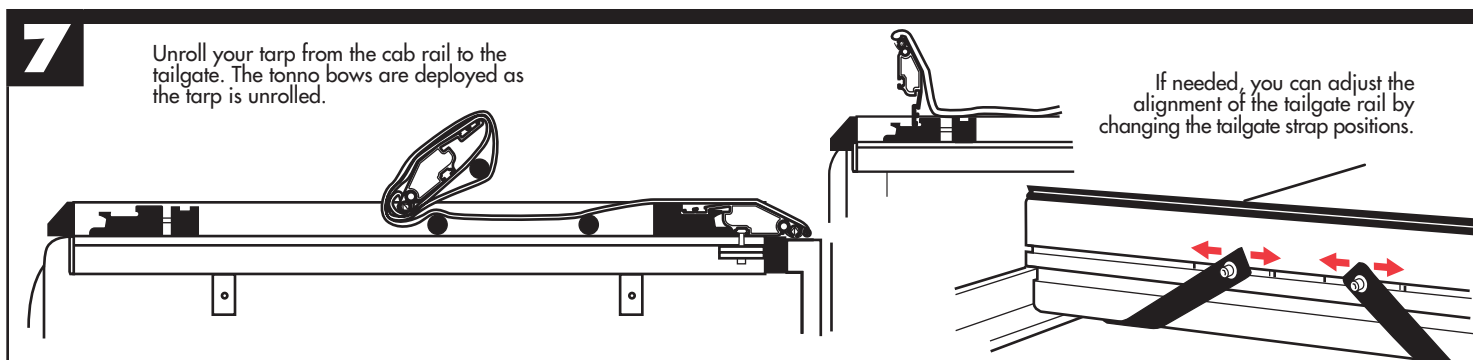

Extang Corporation
 1901 E. Ellsworth Rd.
 Ann Arbor, MI 48108
 734 677-0444, Fax: 734 677-8409

Register your warranty at:
www.extang.com
 Item No. 0187-0708 RH Printed in U.S.A.

EASY USE OF TRUCK BED

Tarp may be rolled up and secured with buckle straps for bulk hauling. For more access, tarp can also be removed completely by loosening knurled knobs, retracting slide blocks and pulling the forward catch lever down.