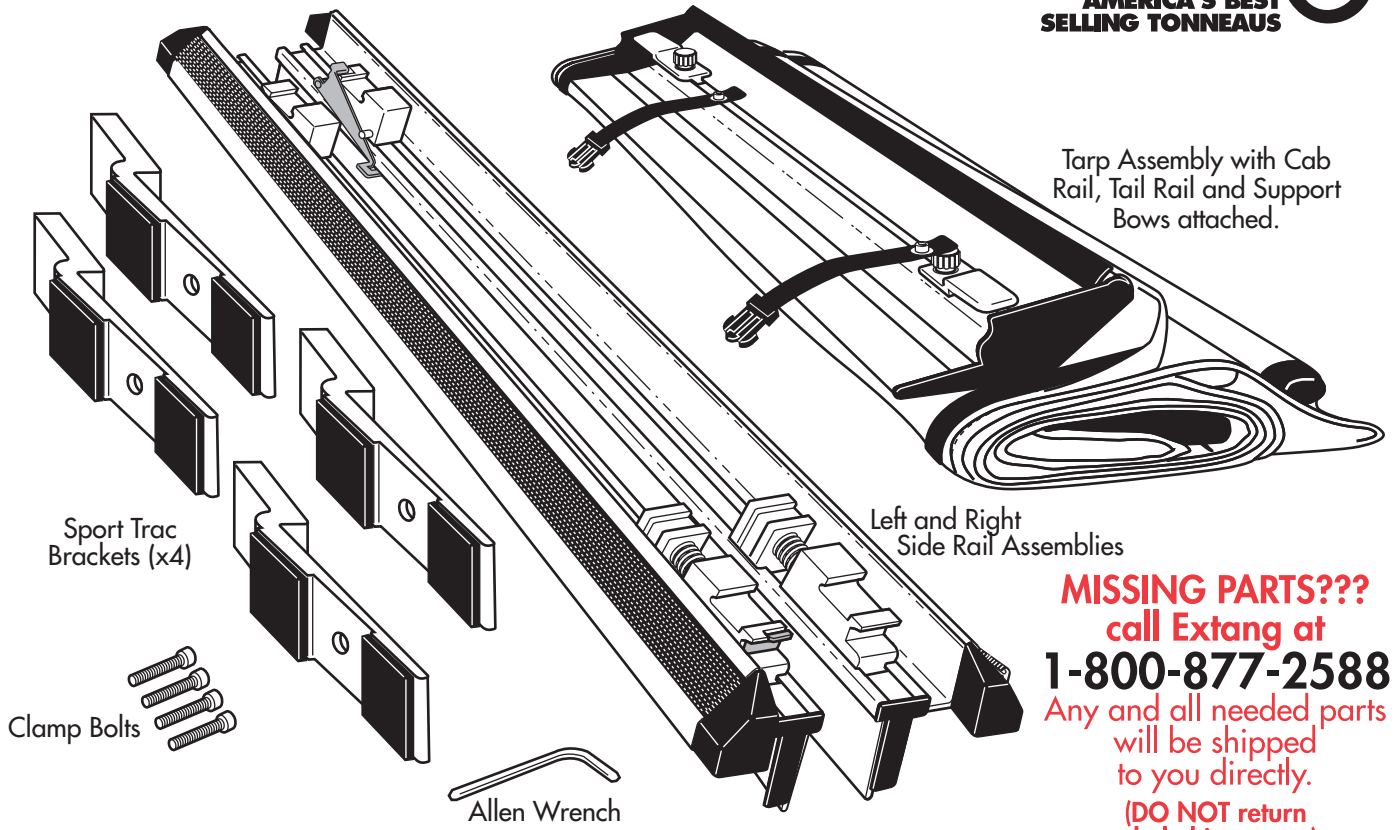

INSTALLATION SHEET '01-'06 Ford Sport Trac

EXPRESS

TONNO

extang
 AMERICA'S BEST
 SELLING TONNEAUS

Tarp Assembly with Cab Rail, Tail Rail and Support Bows attached.

Left and Right Side Rail Assemblies

Sport Trac Brackets (x4)

Clamp Bolts

Allen Wrench

MISSING PARTS???
 call Extang at
1-800-877-2588
 Any and all needed parts
 will be shipped to you directly.
 (DO NOT return whole kit to store)

PARTS INCLUDED IN YOUR KIT. You may want to lay them out in this manner for accessibility.

Extang Corporation
 1901 E. Ellsworth Rd.
 Ann Arbor, MI 48108
 734 677-0444, Fax: 734 677-8409

Register your warranty at:
www.extang.com
 Item No. 0187-0708 RH Printed in U.S.A.

EASY USE OF TRUCK BED

Tarp may be rolled up and secured with buckle straps for bulk hauling. For more access, tarp can also be removed completely by loosening knurled knobs, retracting slide blocks and pulling the forward catch lever down.