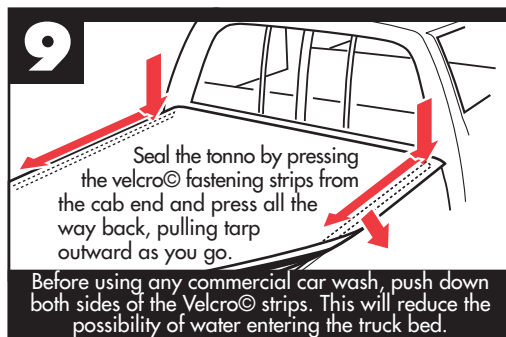

Extang Corporation
 1901 E. Ellsworth Rd.
 Ann Arbor, MI 48108
 734 677-0444, Fax: 734 677-8409

Register your warranty at:
www.extang.com
 Item No. 0187-0708 RH Printed in U.S.A.

EASY USE OF TRUCK BED

Tarp may be rolled up and secured with buckle straps for bulk hauling. For more access, tarp can also be removed completely by loosening knurled knobs, retracting slide blocks and pulling the forward catch lever down.