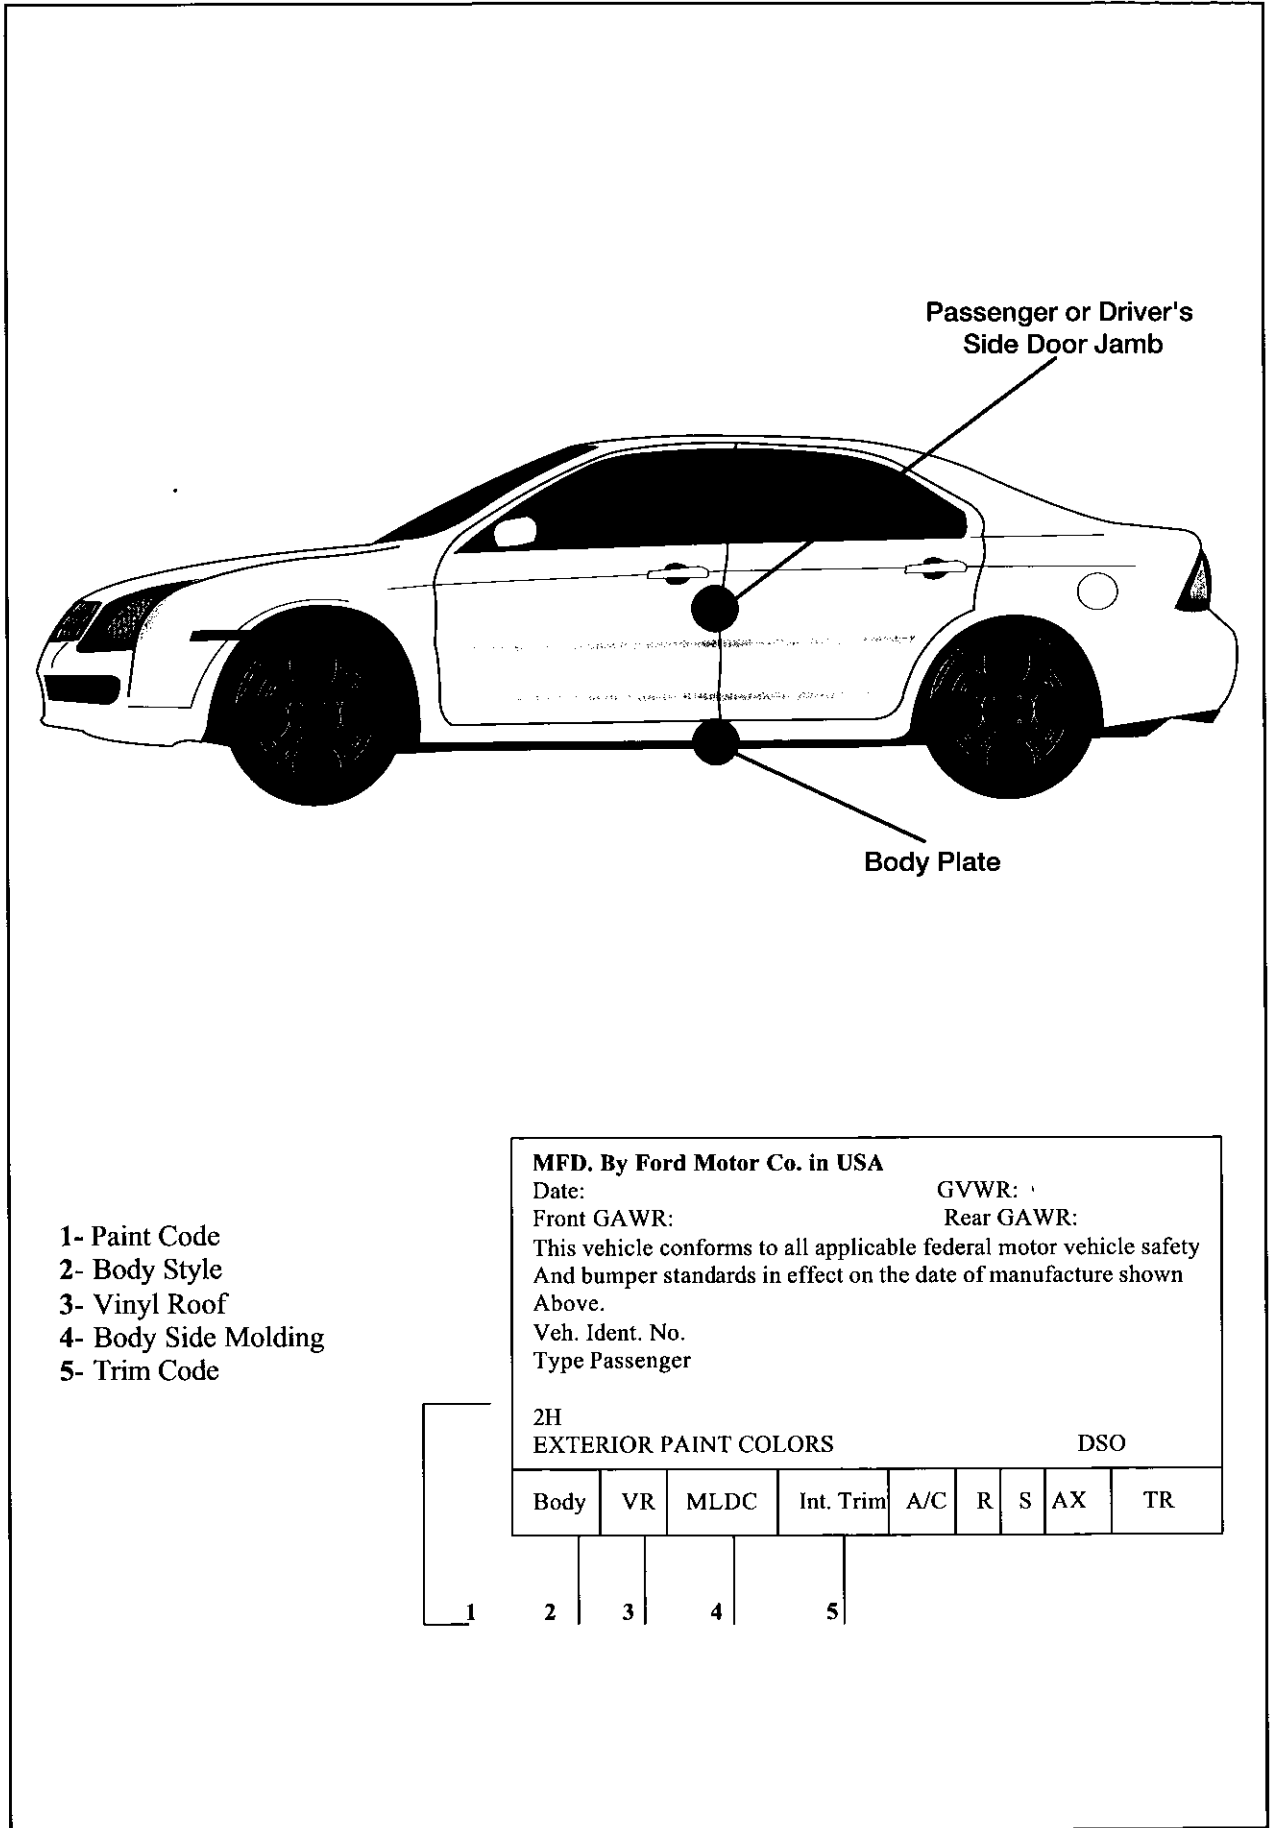

Ford Motor Company Cars and Trucks

Identification Plate Locator

Localisateur pour Plaque d'identification

Identificación de Localizadores de Placas

- 1- Paint Code
- 2- Body Style
- 3- Vinyl Roof
- 4- Body Side Molding
- 5- Trim Code

MFD. By Ford Motor Co. in USA

Date:

GVWR: .

Front GAWR:

Rear GAWR:

This vehicle conforms to all applicable federal motor vehicle safety
And bumper standards in effect on the date of manufacture shown
Above.

Veh. Ident. No.

Type Passenger

2H

EXTERIOR PAINT COLORS

DSO

Body	VR	MLDC	Int. Trim	A/C	R	S	AX	TR
------	----	------	-----------	-----	---	---	----	----